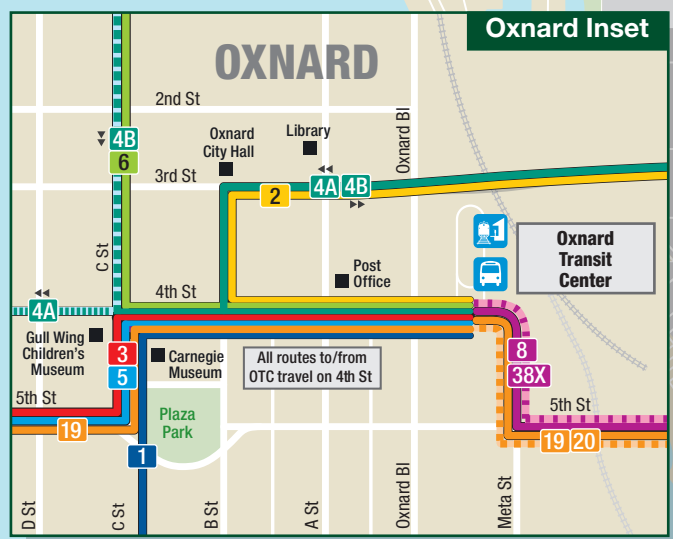

Gold Coast TRANSIT System Map

LEGEND

GOLD COAST TRANSIT BUS ROUTES

- **1** PORT HUENEME - OTC
- **2** COLONIA
- **3** SOUTHSIDE
- **4A** NORTH OXNARD - VENTURA RD
- **4B** NORTH OXNARD - ST JOHN'S
- **5** PARKWEST
- **6** OXNARD - VENTURA
- **7** SOUTH OXNARD
- **8** OXNARD COLLEGE
- **9** LEMONWOOD - GISLER
- **10** TELEGRAPH - SATICOY
- **11** TELEPHONE - SATICOY
- **14** ESPLANADE- NYELAND ACRES
- **15** ESPLANADE - EL RIO - ST. JOHNS
- **16** OJAI - VENTURA
- **18** WEST - NORTH OXNARD
- **19** GONZALES - LOMBARD
- **20** EASTMAN - LOMBARD - STURGIS
- **38X** OXNARD COLLEGE - SUNDAY
- **40** JOHNSON - MARKET

- TRANSIT/TRANSFER CENTER
- PARK & RIDE
- TRAIN STATION
- AIRPORT
- HOSPITAL
- POINT OF INTEREST
- SCHOOL
- PARK

MAP NOT TO SCALE

18 Route 18 provides additional service on school days. Please contact Gold Coast Transit for more information.

See Oxnard Inset

See Esplanade Inset

See St. John's Inset

See C St Transfer Center