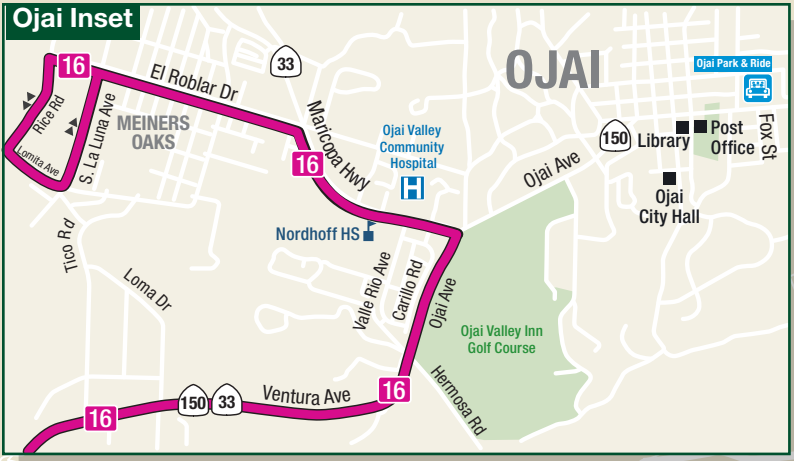

Gold Coast TRANSIT System Map

LEGEND

GOLD COAST TRANSIT BUS ROUTES

- **1** PORT HUENEME - OTC
- **2** COLONIA
- **3** SOUTHSIDE
- **4A** NORTH OXNARD - VENTURA RD
- **4B** NORTH OXNARD - ST JOHN'S
- **5** PARKWEST
- **6** OXNARD - VENTURA
- **7** SOUTH OXNARD
- **8** OXNARD COLLEGE
- **9** LEMONWOOD - GISLER
- **10** TELEGRAPH - SATICOY
- **11** TELEPHONE - SATICOY
- **14** ESPLANADE- NYELAND ACRES
- **15** ESPLANADE - EL RIO - ST. JOHNS
- **16** OJAI - VENTURA
- **18** WEST - NORTH OXNARD
- **19** GONZALES - LOMBARD
- **20** EASTMAN - LOMBARD - STURGIS
- **38X** OXNARD COLLEGE - SUNDAY
- **40** JOHNSON - MARKET

- TRANSIT/TRANSFER CENTER
- PARK & RIDE
- TRAIN STATION
- AIRPORT
- HOSPITAL
- POINT OF INTEREST
- SCHOOL
- PARK

MAP NOT TO SCALE

18 Route 18 provides additional service on school days. Please contact Gold Coast Transit for more information.

See Oxnard Inset

See Esplanade Inset

See St. John's Inset

See C St Transfer Center