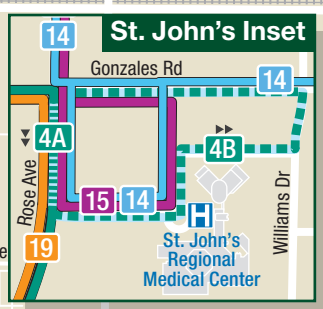

Gold Coast TRANSIT System Map

LEGEND

GOLD COAST TRANSIT BUS ROUTES

- **1** PORT HUENEME - OTC
- **2** COLONIA
- **3** SOUTHSIDE
- **4A** NORTH OXNARD - VENTURA RD
- **4B** NORTH OXNARD - ST JOHN'S
- **5** PARKWEST
- **6** OXNARD - VENTURA
- **7** SOUTH OXNARD
- **8** OXNARD COLLEGE
- **9** LEMONWOOD - GISLER
- **10** TELEGRAPH - SATICOY
- **11** TELEPHONE - SATICOY
- **14** ESPLANADE- NYELAND ACRES
- **15** ESPLANADE - EL RIO - ST. JOHNS
- **16** OJAI - VENTURA
- **18** WEST - NORTH OXNARD
- **19** GONZALES - LOMBARD
- **20** EASTMAN - LOMBARD - STURGIS
- **38X** OXNARD COLLEGE - SUNDAY
- **40** JOHNSON - MARKET

- TRANSIT/TRANSFER CENTER
- PARK & RIDE
- TRAIN STATION
- AIRPORT
- HOSPITAL
- POINT OF INTEREST
- SCHOOL
- PARK

MAP NOT TO SCALE

18 Route 18 provides additional service on school days. Please contact Gold Coast Transit for more information.

See Oxnard Inset

See Esplanade Inset

See St. John's Inset

See C St Transfer Center