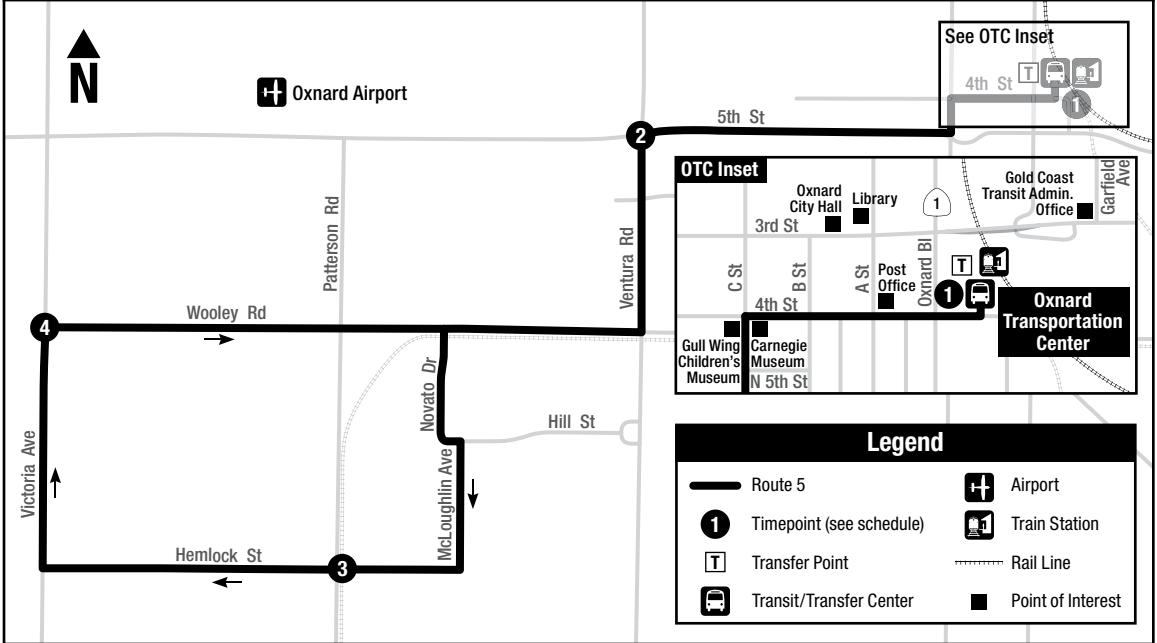

5 PARKWEST

5 PARKWEST

DAILY
TODOS LOS DÍAS

OTC ①	VENTURA RD AT FIFTH ST ②	HEMLOCK AT PATTERSON ③	WOOLEY AT VICTORIA ④	FIFTH ST AT VENTURA ②	OTC ①
6:08 AM	6:17 AM	6:24 AM	6:28 AM	6:34 AM	6:40 AM
7:00	7:08	7:15	7:19	7:24	7:30
7:40	7:48	7:55	7:59	8:04	8:10
8:13	8:22	8:29	8:33	8:38	8:45
9:00	9:09	9:16	9:20	9:25	9:32
9:39	9:48	9:56	10:01	10:07	10:14
10:20	10:29	10:37	10:42	10:48	10:55
11:03	11:12	11:20	11:25	11:31	11:38
11:40	11:49	11:57	12:02 PM	12:08 PM	12:15 PM
12:33 PM	12:42 PM	12:50 PM	12:55	1:01	1:08
1:10	1:19	1:27	1:32	1:38	1:45
2:04	2:13	2:21	2:26	2:32	2:39
2:45	2:54	3:02	3:07	3:13	3:20
3:26	3:35	3:43	3:48	3:53	4:00
4:10	4:15	4:22	4:27	4:33	4:45
5:06	5:14	5:22	5:25	5:33	5:40
5:45	5:54	6:02	6:07	6:13	6:20
6:30	6:39	6:47	6:52	6:58	7:05
7:20	7:29	7:36	7:40	7:45	7:52
7:55	8:04	8:11	8:15	8:20	8:27

5 BUS STOPS - PARADAS

OTC**Fourth St**
 C St Fourth St
 Fifth St D St
 Fifth St F St
 Fifth St H St
 Fifth St K St
Ventura Rd.....**Fifth St**
 Ventura Rd Seventh St
 Wooley Ventura Rd
 Wooley Escalon
 Novato El Portal
 Hill McLoughlin
 McLoughlin Carob
 Hemlock..... Lido
Hemlock**Patterson**

Hemlock..... Capstan
 Hemlock..... Victoria
 Victoria..... Leeward
Wooley**Victoria**
 Wooley Offshore
 Wooley Patterson
 Wooley Novato
 Wooley Pisco
 Ventura Rd Ninth St
Fifth St.....**Ventura Rd**
 Fifth St..... K St
 Fifth St..... H St
 Fifth St..... F St
 C St Fifth St
OTC**Fourth St**

BOLD INDICATES TIMEPOINT ON SCHEDULE

NEGRITA INDICA PUNTO DE TIEMPO