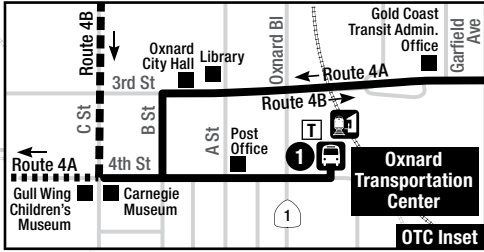

4 NORTH OXNARD

Legend			
	Route 4A/4B		Transit/Transfer Center
	Route 4A		Train Station
	Route 4B		Rail Line
	Timepoint (see schedule)		Point of Interest
	Transfer Point		School
	Transit/Transfer Center		Hospital

4A NORTH OXNARD VIA VENTURA RD

DAILY
TODOS LOS DÍAS

4A serves North Oxnard via Ventura Rd - 4A hacia North Oxnard a través de Ventura Rd

OTC ①	DORIS AT F STREET ②	GONZALES AT C STREET ③	ROSE AT GONZALES ④	OTC ①
6:35 AM	6:42 AM	6:55 AM	7:00 AM	7:10 AM
7:20	7:27	7:40	7:45	7:55
•7:35	•7:42	•7:47	—	—
8:00	8:07	8:21	8:26	8:36
8:40	8:49	9:05	9:12	9:24
9:35	9:46	10:02	10:11	10:24
10:35	10:46	11:02	11:11	11:24
11:35	11:46	12:07	12:16	12:29 PM
12:45 PM	12:56 PM	1:12 PM	1:21 PM	1:34
1:45	1:56	2:12	2:21	2:34
2:40	2:51	3:07	3:16	3:29
—	—	—	••3:29	••3:40
3:35	3:46	4:02	4:11	4:24
4:30	4:41	4:57	5:06	5:19
5:25	5:36	5:52	6:01	6:14
6:24	6:33	6:49	6:56	7:08
7:15	7:24	7:40	7:47	7:59
8:00	8:07	8:20	8:25	8:35

4B NORTH OXNARD VIA ST. JOHN'S

DAILY
TODOS LOS DÍAS

4B serves North Oxnard via Ventura Rd - 4B hacia North Oxnard a través de Ventura Rd

OTC ①	ST. JOHN'S HOSPITAL ⑤	GONZALES AT C STREET ③	DORIS AVE AT C STREET ⑥	OTC ①
6:00 AM	6:10 AM	6:18 AM	6:30 AM	6:40 AM
6:45	6:54	7:02	7:15	7:25
7:30	7:41	7:49	8:00	8:10
•7:35	•7:46	—	—	—
8:25	8:36	8:44	8:55	9:09
9:20	9:31	9:39	9:50	10:04
9:45	9:56	10:04	10:15	10:29
10:15	10:26	10:34	10:45	10:59
10:40	10:51	10:59	11:10	11:24
11:10	11:21	11:29	11:40	11:54
11:35	11:46	11:54	12:05 PM	12:19 PM
12:05 PM	12:16 PM	12:24 PM	12:35	12:49
12:30	12:41	12:49	1:00	1:14
1:05	1:16	1:24	1:35	1:49
1:25	1:36	1:44	1:55	2:09
2:00	2:13	2:21	2:32	2:46
2:20	2:33	2:41	2:52	3:06
3:00	3:13	3:21	3:32	3:46
3:20	3:33	3:41	3:52	4:06
4:00	4:13	4:21	4:32	4:46
4:20	4:33	4:41	4:52	5:06
5:05	5:18	5:26	5:37	5:51
5:20	5:33	5:41	5:52	6:06
6:00	6:11	6:19	6:30	6:44
6:55	7:06	7:14	7:25	7:39
7:50	8:01	8:09	8:22	8:36

Lantana Fuschia

Lantana Holly

Ventura Rd Carmen

Ventura Rd Bevra

Ventura Rd Gonzales

Ivywood Ventura Rd

M St Ivywood

M St Devonshire