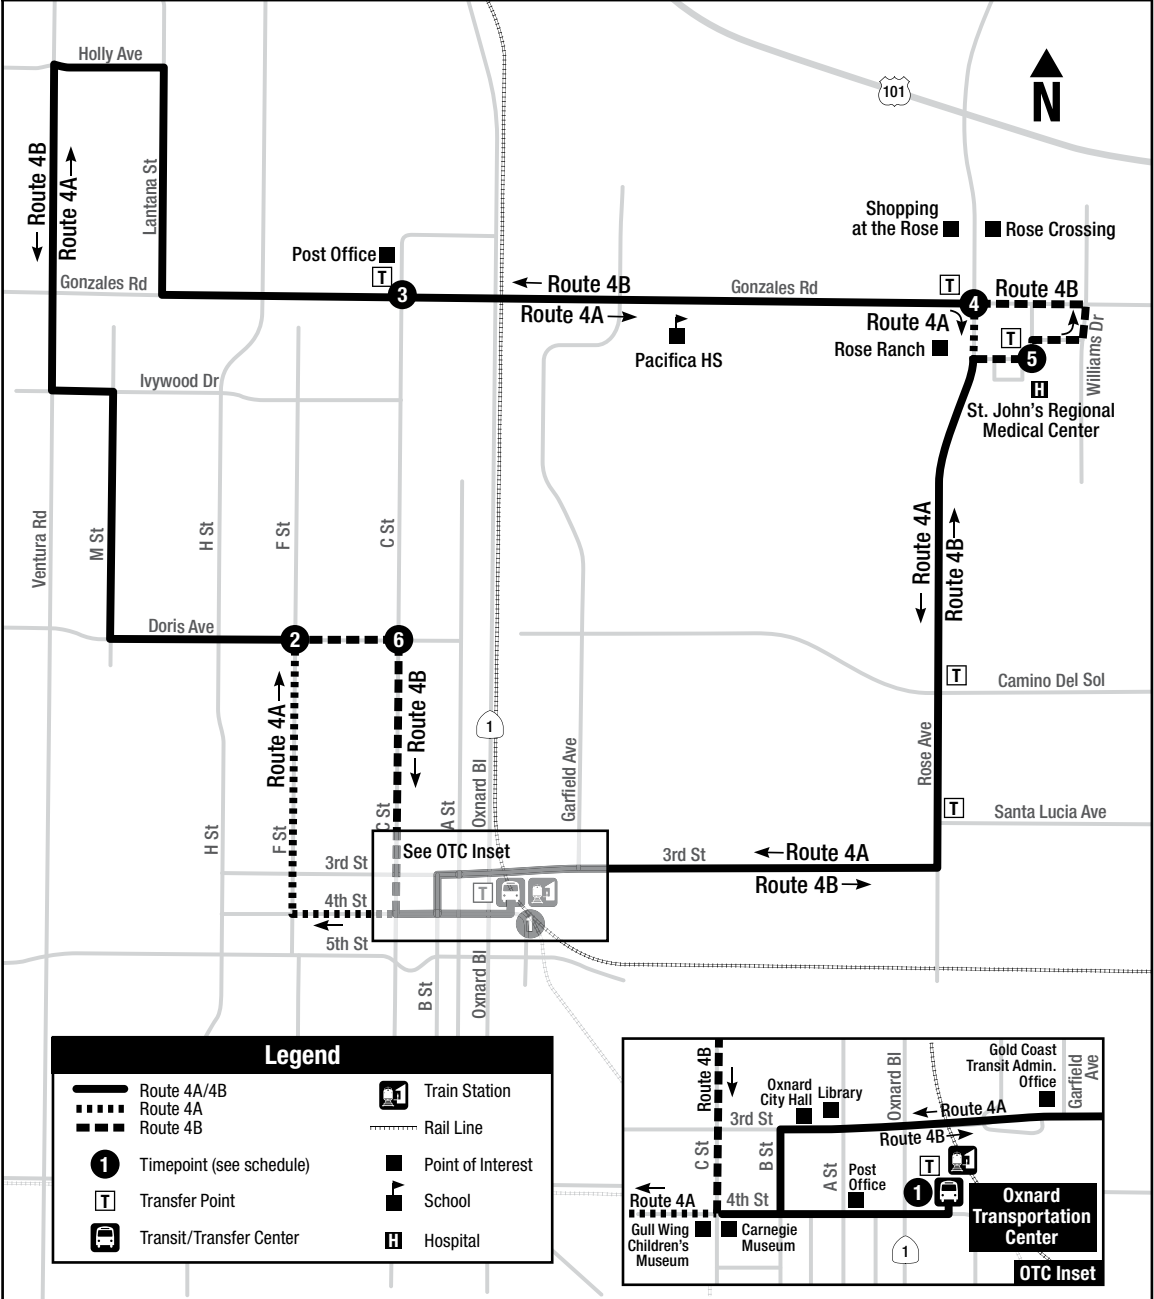

4 NORTH OXNARD

Legend			
	Route 4A/4B		Transit/Transfer Center
	Route 4A		Train Station
	Route 4B		Rail Line
	Timepoint (see schedule)		Point of Interest
	Transfer Point		School
	Transit/Transfer Center		Hospital

4A NORTH OXNARD VIA VENTURA RD

DAILY
TODOS LOS DÍAS

4A serves North Oxnard via Ventura Rd - 4A hacia North Oxnard a través de Ventura Rd

OTC ①	DORIS AT F STREET ②	GONZALES AT C STREET ③	ROSE AT GONZALES ④	OTC ①
6:35 AM	6:42 AM	6:55 AM	7:00 AM	7:10 AM
7:20	7:27	7:40	7:45	7:55
•7:35	•7:42	•7:47	—	—
8:00	8:07	8:21	8:26	8:36
8:40	8:49	9:05	9:12	9:24
9:35	9:46	10:02	10:11	10:24
10:35	10:46	11:02	11:11	11:24
11:35	11:46	12:07	12:16	12:29 PM
12:45 PM	12:56 PM	1:12 PM	1:21 PM	1:34
1:45	1:56	2:12	2:21	2:34
2:40	2:51	3:07	3:16	3:29
—	—	—	••3:29	••3:40
3:35	3:46	4:02	4:11	4:24
4:30	4:41	4:57	5:06	5:19
5:25	5:36	5:52	6:01	6:14
6:24	6:33	6:49	6:56	7:08
7:15	7:24	7:40	7:47	7:59
8:00	8:07	8:20	8:25	8:35

OTC **Fourth St**

4B BUS STOPS - PARADAS

OTC **Fourth St**

Third St B St
 Third St Garfield
 Third St Wilson
 Third St Campton
 Rose Santa Lucia
 Rose Camino del Sol
 Rose Socorro

St. Johns Hospital **Main Entrance**

Lantana Fuschia

Lantana Holly

Ventura Rd Carmen

Ventura Rd Bevra

Ventura Rd Gonzales

Ivywood Ventura Rd

M St Ivywood

M St Devonshire