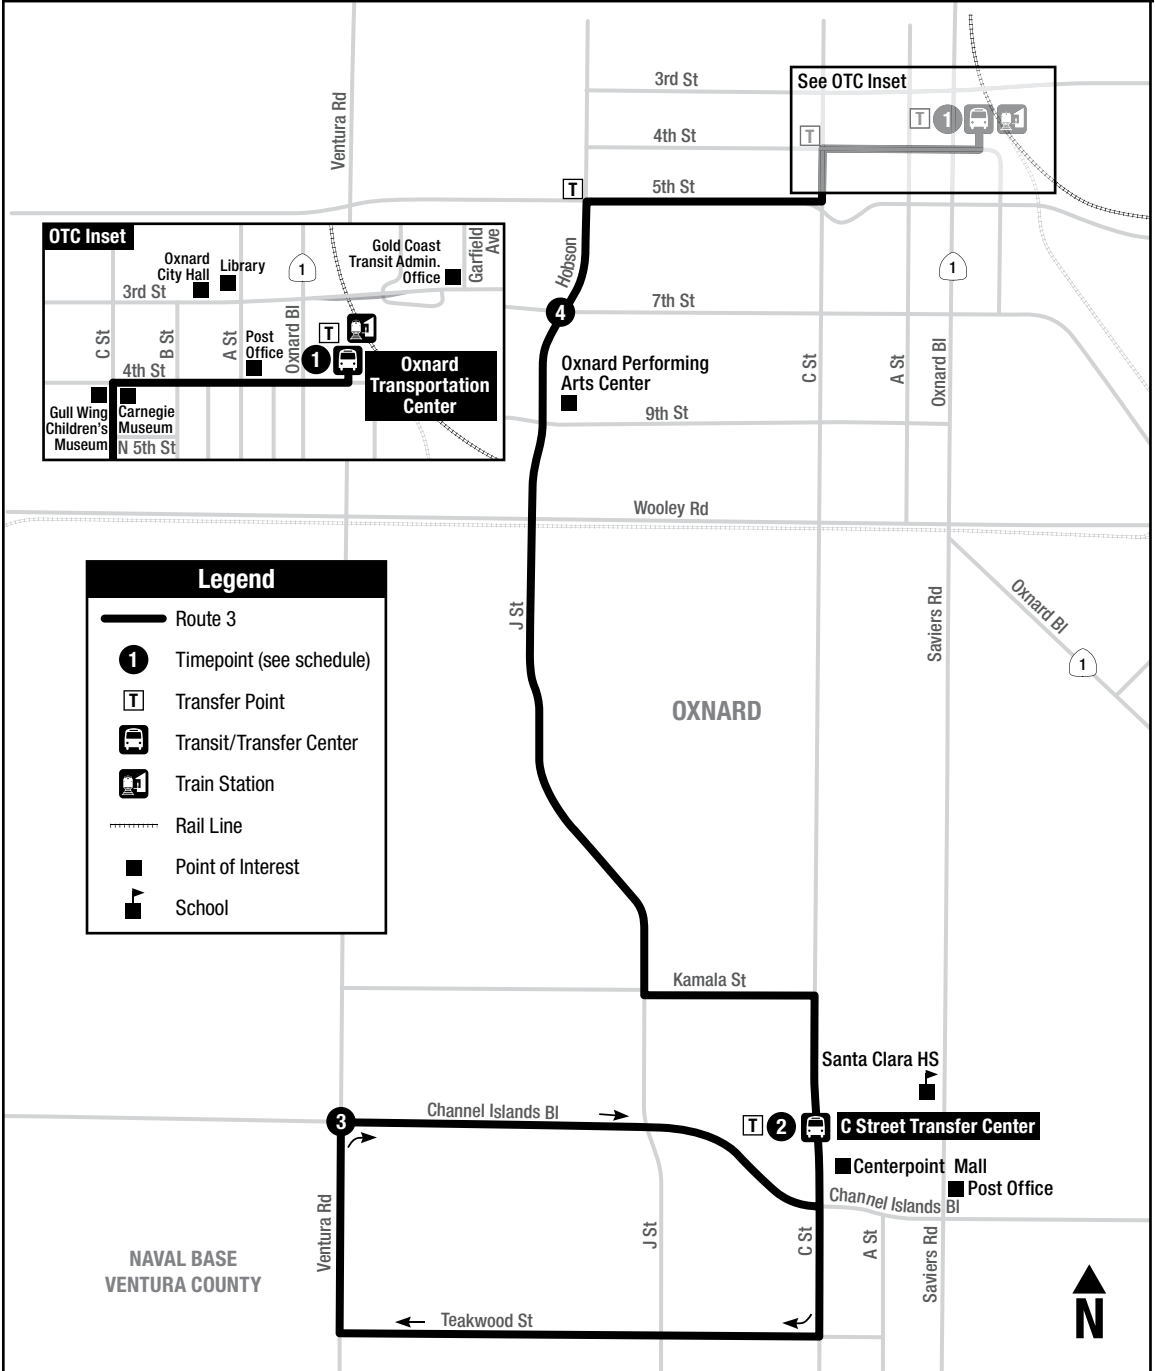

3 SOUTHSIDE

3 SOUTHSIDE

DAILY
TODOS LOS DÍAS

1 OTC	2 C STREET TRANSFER CTR	3 CHANNEL ISLANDS AT VENTURA	2 C STREET TRANSFER CTR	4 HOBSON WY AT SEVENTH	1 OTC
•5:47 AM	•6:00 AM	•6:08 AM	•6:16 AM	•6:21 AM	•6:30 AM
6:35	6:50	6:57	7:05	7:12	7:20
7:30	7:45	7:52	8:00	8:07	8:15
8:20	8:35	8:42	8:50	8:57	9:05
9:15	9:30	9:37	9:45	9:52	10:00
10:10	10:25	10:32	10:40	10:47	10:55
11:03	11:17	11:23	11:31	11:37	11:45
11:50	12:05 PM	12:12 PM	12:20 PM	12:27 PM	12:35 PM
12:45 PM	1:00	1:07	1:15	1:22	1:30
1:40	1:55	2:02	2:10	2:17	2:25
2:33	2:48	2:55	3:03	3:10	3:18
3:20	3:35	3:42	3:50	3:57	4:05
4:15	4:30	4:37	4:45	4:52	5:00
5:10	5:25	5:32	5:40	5:47	5:55
6:05	6:20	6:27	6:35	6:42	6:50
6:57	7:12	7:19	7:27	7:34	7:42
•7:46	•8:00	•8:07	•8:15	•8:22	•8:31

NOTES: • THESE TRIPS DO NOT OPERATE ON WEEKENDS

NOTAS: • ESTOS VIAJES NO FUNCIONAN LOS FINES DE SEMANA