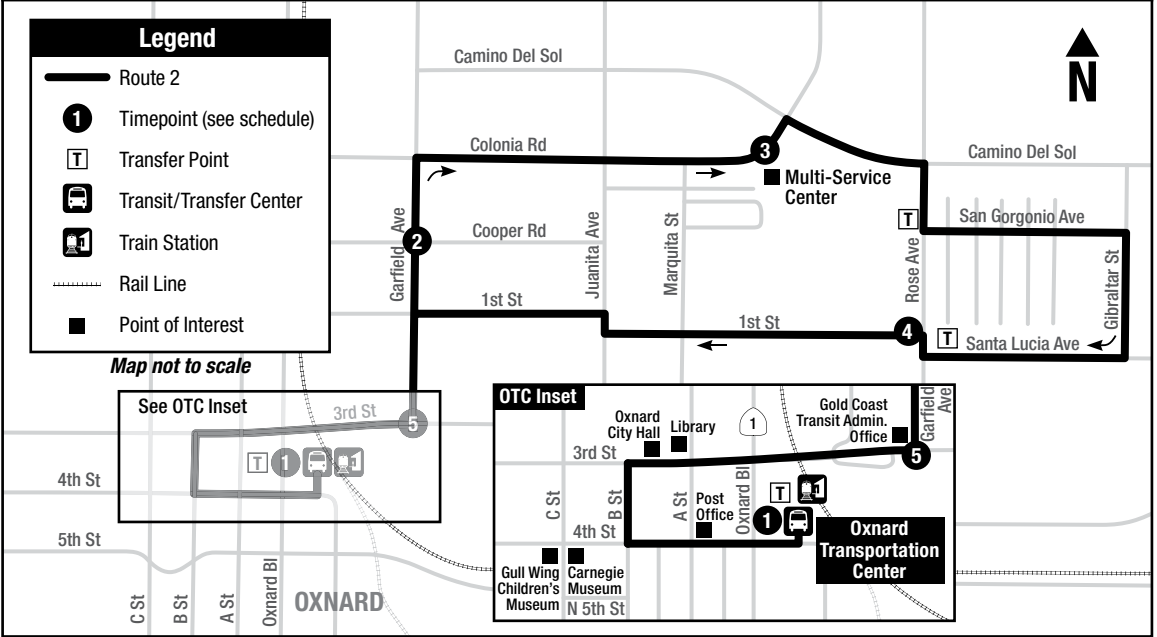

2 COLONIA

Legend

-  Route 2
-  Timepoint (see schedule)
-  Transfer Point
-  Transit/Transfer Center
-  Train Station
-  Rail Line
-  Point of Interest

Map not to scale

See OTC Inset

OTC Inset

2 COLONIA

DAILY
TODOS LOS DÍAS

OTC ①	GARFIELD AT COOPER ②	MULTI- SERVICE CENTER ③	FIRST ST AT ROSE ④	GARFIELD AT THIRD ⑤	OTC ①
—	5:21 AM	5:26 AM	5:31 AM	5:37 AM	5:40 AM
5:50 AM	5:56	5:59	6:05	6:11	6:15
6:26	6:33	6:39	6:46	6:53	6:59
7:08	7:15	7:20	7:27	7:34	7:40
7:50	7:56	8:02	8:09	8:16	8:22
8:30	8:36	8:42	8:49	8:56	9:02
9:10	9:16	9:21	9:28	9:38	9:42
9:50	9:57	10:04	10:12	10:19	10:27
10:38	10:45	10:52	11:00	11:07	11:15
11:33	11:40	11:47	11:55	12:02 PM	12:10 PM
12:13 PM	12:21 PM	12:27 PM	12:35 PM	12:42	12:50
1:03	1:10	1:16	1:24	1:31	1:40
1:50	1:56	2:05	2:13	2:20	2:29
2:39	2:45	2:51	2:59	3:06	3:16
3:20	3:26	3:35	3:43	3:50	3:59
4:05	4:11	4:20	4:28	4:35	4:44
4:49	4:56	5:05	5:13	5:20	5:28
5:38	5:44	5:53	6:01	6:08	6:17
6:22	6:26	6:35	6:43	6:50	7:00
7:05	7:11	7:19	7:27	7:34	7:42
7:46	7:52	7:58	8:06	8:13	8:24

2 BUS STOPS - PARADAS

OTC**Fourth St**

Third St B St

Garfield Second St

Garfield**Cooper**

Colonia..... McKinley

Colonia..... Juanita

Colonia..... Marquita

Garfield.....**Third St**

Third St A St

OTC**Fourth St**

BOLD INDICATES TIMEPOINT ON SCHEDULE

NEGRITA INDICA PUNTO DE TIEMPO