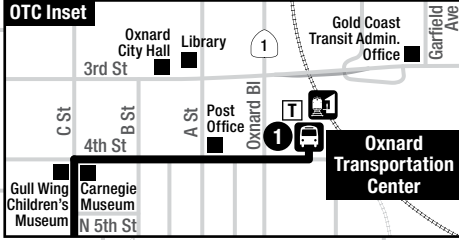

1 PORT HUENEME - OXNARD TRANSPORTATION CENTER

1A serves Port Hueneme via Pleasant Valley Rd
1B serves Port Hueneme via Bard Rd

Legend

- Route 1A/1B
- Timepoint (see schedule)
- Transfer Point
- Transit/Transfer Center
- Train Station
- Rail Line
- Point of Interest
- School

Map not to scale

NAVAL BASE
VENTURA COUNTY

Pacific Ocean

1 PORT HUENEME - OTC

MONDAY THROUGH FRIDAY
LUNES A VIERNES

1A serves Port Hueneme via Pleasant Valley Rd - 1B serves Port Hueneme via Bard Rd

1A hacia Port Hueneme a través de Pleasant Valley Rd - 1B hacia Port Hueneme a través de Bard Rd

1 PORT HUENEME - OTC

SATURDAY AND SUNDAY
SÁBADO Y DOMINGO

1A serves Port Hueneme via Pleasant Valley Rd - 1B serves Port Hueneme via Bard Rd

1A hacia Port Hueneme a través de Pleasant Valley Rd - 1B hacia Port Hueneme a través de Bard Rd

Ventura RdRailroad
 Crossing
 SurfsideCultural Ctr
 SurfsideIndustrial Ave
 SurfsideHueneme Rd
 Hueneme RdJ St
 Perkins.....Hueneme Rd
 Perkins.....Clara
 Perkins.....Pleasant Valley
 Pleasant Valley.....C St
 Saviers.....Pleasant Valley
 Saviers.....Fashion Park
Saviers.....Bard
 Saviers.....Imperial MP
 Saviers.....Yucca
 Saviers.....31 Flavors
 Saviers.....Thomas- Bryce Caynon
C St Transfer Ctr.....Maywood Way
 C StHemlock
 C StElm
 C StHill
 C StWooley
 C StNinth St
 C StSeventh St
 C StFifth St
OTCFourth St