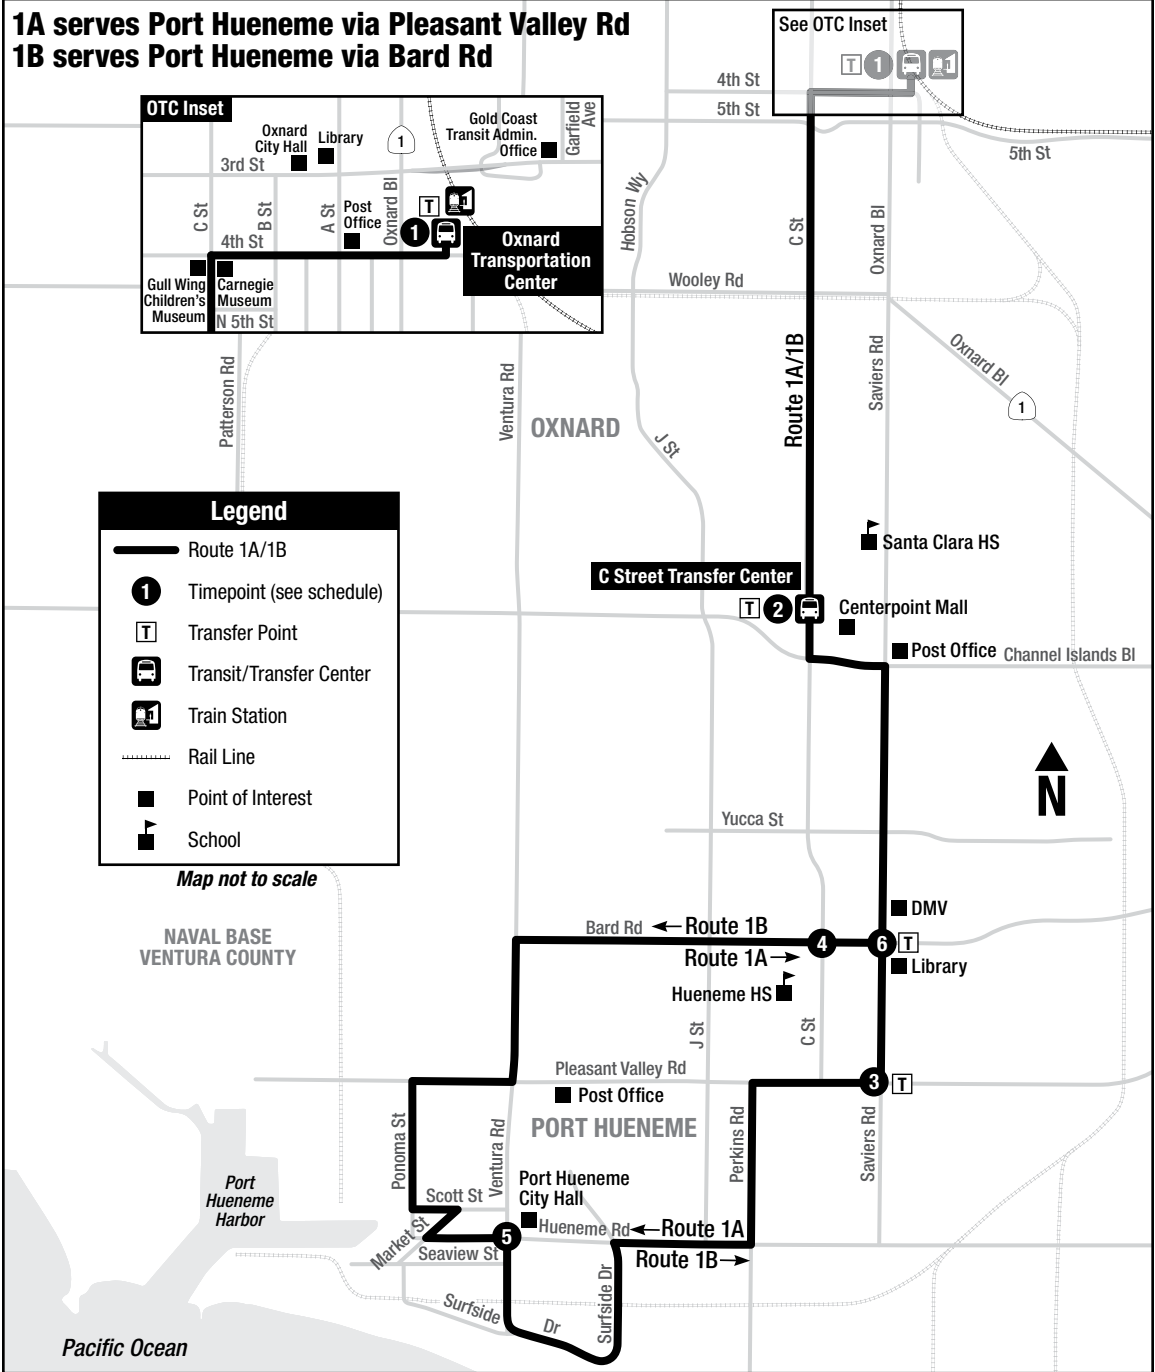

1 PORT HUENEME - OXNARD TRANSPORTATION CENTER

1A serves Port Hueneme via Pleasant Valley Rd
1B serves Port Hueneme via Bard Rd

Legend

- Route 1A/1B
- Timepoint (see schedule)
- Transfer Point
- Transit/Transfer Center
- Train Station
- Rail Line
- Point of Interest
- School

Map not to scale

NAVAL BASE
VENTURA COUNTY

Pacific Ocean

1 PORT HUENEME - OTC

MONDAY THROUGH FRIDAY
LUNES A VIERNES

1A serves Port Hueneme via Pleasant Valley Rd - 1B serves Port Hueneme via Bard Rd

1A hacia Port Hueneme a través de Pleasant Valley Rd - 1B hacia Port Hueneme a través de Bard Rd

1 PORT HUENEME - OTC

SATURDAY AND SUNDAY
SÁBADO Y DOMINGO

1A serves Port Hueneme via Pleasant Valley Rd - 1B serves Port Hueneme via Bard Rd

1A hacia Port Hueneme a través de Pleasant Valley Rd - 1B hacia Port Hueneme a través de Bard Rd