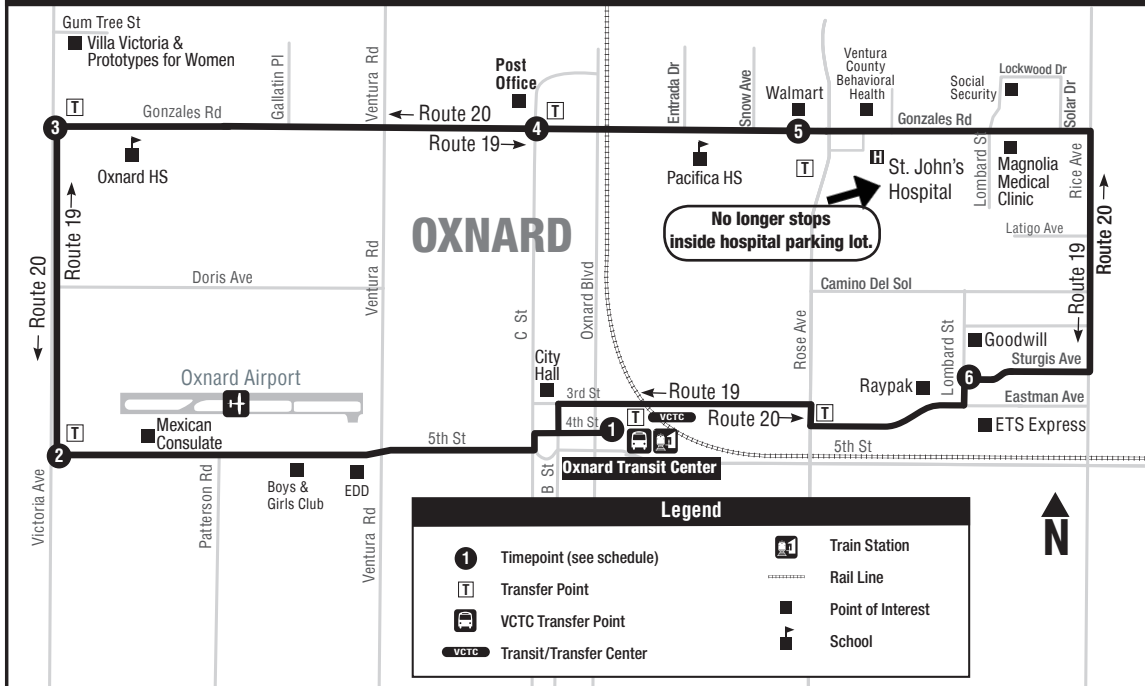

# 19/20 OTC - 5TH - GONZALES RD

## 19 5TH - VICTORIA - GONZALES RD

DAILY  
DIARIO

OTC 1	5TH ST AT VICTORIA 2	GONZALES AT VICTORIA 3	GONZALES AT C ST 4	GONZALES AT ROSE 5	STURGIS AT LOMBARD 6	OTC 1
6:00 AM	6:11	6:14	6:21	6:27	6:33	6:43
6:50	7:01	7:06	7:13	7:19	7:25	7:37
7:44	7:55	8:00	8:07	8:13	8:20	8:32
8:39	8:50	8:55	9:02	9:08	9:15	9:27
9:34	9:45	9:50	9:57	10:03	10:10	10:22
10:29	10:40	10:45	10:52	10:58	11:05	11:19
11:26	11:37	11:42	11:49	11:55	12:02 PM	12:16
12:24	12:35	12:40	12:47	12:53	1:00	1:14
1:22	1:33	1:38	1:46	1:52	1:59	2:13
2:21	2:32	2:37	2:46	2:52	2:59	3:13
3:22	3:33	3:38	3:47	3:53	4:00	4:14
4:23	4:34	4:39	4:46	4:52	4:59	5:12
5:21	5:32	5:37	5:44	5:50	5:56	6:07
6:14	6:25	6:30	6:37	6:43	6:49	6:59
• 7:06	• 7:17	• 7:22	• 7:29	• 7:35	• 7:41	• 7:51

# 20 RICE - GONZALES RD - 5TH

DAILY  
DIARIO

OTC ①	STURGIS AT LOMBARD ⑥	GONZALES AT ROSE ⑤	GONZALES AT CST ④	VICTORIA AT GONZALES ③	5TH ST AT VICTORIA ②	OTC ①
• 5:40 AM	• 5:50	• 5:58	• 6:03	• 6:10	• 6:14	• 6:26
6:33	6:43	6:51	6:56	7:03	7:07	7:19
7:26	7:35	7:44	7:49	7:57	8:01	8:14
8:21	8:30	8:39	8:44	8:52	8:56	9:09
9:16	9:25	9:35	9:40	9:48	9:52	10:05
10:14	10:24	10:34	10:39	10:47	10:51	11:03
11:12	11:22	11:32	11:37	11:45	11:49	12:01 PM
12:10	12:20	12:30	12:35	12:43	12:47	12:59
1:08	1:18	1:28	1:33	1:41	1:45	1:57
2:06	2:16	2:26	2:31	2:39	2:44	2:56
3:05	3:15	3:26	3:31	3:42	3:47	4:00
4:09	4:20	4:31	4:36	4:45	4:50	5:03
5:12	5:22	5:33	5:38	5:46	5:50	6:02
6:10	6:20	6:29	6:34	6:41	6:45	6:57
• 7:05	• 7:15	• 7:24	• 7:29	• 7:36	• 7:40	• 7:52

## Attention /Atención Route Change/Cambio a Rutas: 19/20

The Route 19/20 bus will no longer enter and stop inside the hospital parking lot. The nearest stop to the hospital is now on Rose & Gonzales.

*El autobús de la Ruta 19/20 no entrará o recogerá pasajeros dentro del estacionamiento del hospital St. John's. La parada más cercana al hospital esta localizada en Rose y Gonzales.*