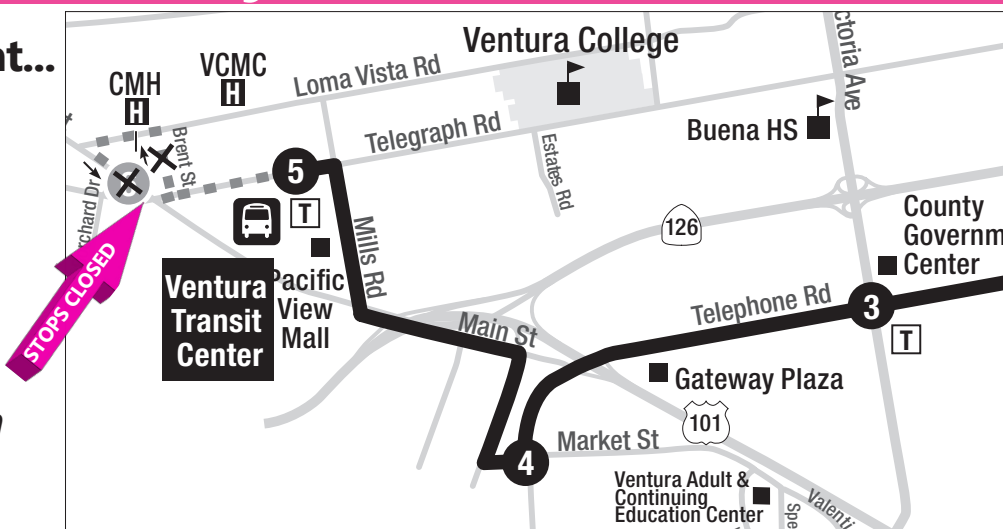

Route 11 CHANGE!

EFFECTIVE Sunday, June 2nd, 2013

RT 11 will no longer stop at...

- St. Bonaventure*
- Brent & Cabrillo (CLOSED)
- Loma Vista & Brent*
- Main & Borchard (CLOSED)
- Telegraph & Emma*

*These stops will remain open for the Route 6 or 16.

Route 11 will no longer stop at Main & Borchard.

VTC 5	TELEPHONE AT MARKET 4	TELEPHONE AT VICTORIA 3	TELEPHONE AT PETTIT 2	WELLS CENTER 1
Eastbound to Wells Center				
6:21	6:32	6:39	6:47	6:54
7:10	7:22	7:30	7:39	7:47
8:00	8:12	8:20	8:29	8:37
8:55	9:07	9:15	9:24	9:32
9:45	9:57	10:05	10:14	10:22
10:30	10:42	10:50	10:59	11:07
11:20	11:32	11:40	11:49	11:57
12:05 PM	12:17	12:25	12:34	12:42
12:55	1:07	1:15	1:24	1:32
1:45	1:57	2:05	2:14	2:22
2:30	2:42	2:50	2:59	3:07
3:20	3:32	3:40	3:49	3:57
4:05	4:17	4:25	4:34	4:42
4:55	5:07	5:15	5:24	5:32
5:50	6:02	6:10	6:19	6:27
6:29	6:40	6:47	6:55	7:02
7:24	7:35	7:42	7:50	7:57
• 7:59	• 8:10	• 8:17	• 8:25	• 8:32
• 8:46	• 8:57	• 9:04	• 9:12	• 9:19

La Ruta 11 ya no viajará a Main y Borchard.

VTC 5	TELEPHONE AT MARKET 4	TELEPHONE AT VICTORIA 3	TELEPHONE AT PETTIT 2	WELLS CENTER 1
Eastbound to Wells Center				
6:21	6:32	6:39	6:47	6:54
7:10	7:22	7:30	7:39	7:47
8:00	8:12	8:20	8:29	8:37
8:55	9:07	9:15	9:24	9:32
9:45	9:57	10:05	10:14	10:22
10:30	10:42	10:50	10:59	11:07
11:20	11:32	11:40	11:49	11:57
12:05 PM	12:17	12:25	12:34	12:42
12:55	1:07	1:15	1:24	1:32
1:45	1:57	2:05	2:14	2:22
2:30	2:42	2:50	2:59	3:07
3:20	3:32	3:40	3:49	3:57
4:05	4:17	4:25	4:34	4:42
4:55	5:07	5:15	5:24	5:32
5:50	6:02	6:10	6:19	6:27
6:29	6:40	6:47	6:55	7:02
7:24	7:35	7:42	7:50	7:57
• 7:59	• 8:10	• 8:17	• 8:25	• 8:32
• 8:46	• 8:57	• 9:04	• 9:12	• 9:19