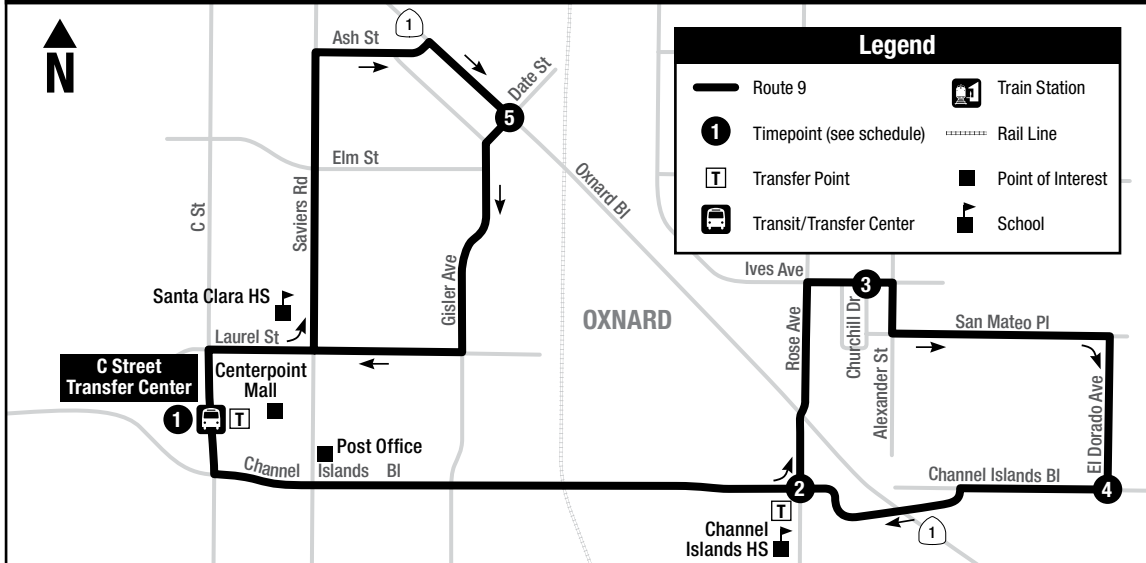

9 Lemonwood/Gisler

9 Lemonwood/Gisler

DAILY
Todos los Días

1 C Street Transfer Center	2 Channel Islands Bl at Rose Ave	3 Ives Ave at Churchill Dr	4 El Dorado Ave at Channel Islands Bl	2 Channel Islands Bl at Rose Ave	1 C Street Transfer Center	5 Date Street at Oxnard Bl	1 C Street Transfer Center
—	—	•6:23 AM	•6:27 AM	•6:29 AM	•6:39 AM	•6:44 AM	•6:50 AM
6:55 AM	7:01 AM	7:03	7:07	7:09	7:19	7:24	7:30
7:35	7:41	7:43	7:47	7:49	7:59	8:04	8:10
8:15	8:21	8:23	8:27	8:29	8:39	8:44	8:50
8:55	9:01	9:03	9:07	9:09	9:19	9:24	9:30
9:35	9:41	9:43	9:47	9:49	9:59	10:04	10:10
10:15	10:21	10:23	10:27	10:29	10:39	10:44	10:50
10:55	11:01	11:03	11:07	11:09	11:19	11:24	11:30
11:35	11:41	11:43	11:47	11:49	11:59	12:04 PM	12:10 PM
12:15 PM	12:21 PM	12:23 PM	12:27 PM	12:29 PM	12:39 PM	12:44	12:50
12:55	1:01	1:03	1:07	1:09	1:19	1:24	1:30
1:35	1:41	1:43	1:47	1:49	1:59	2:04	2:10
2:15	2:21	2:23	2:27	2:29	2:39	2:44	2:50
2:55	3:01	3:03	3:07	3:09	3:19	3:24	3:30
3:35	3:41	3:43	3:47	3:49	3:59	4:04	4:10
4:15	4:21	4:23	4:27	4:29	4:39	4:44	4:50
4:55	5:01	5:03	5:07	5:09	5:19	5:24	5:30
5:35	5:41	5:43	5:47	5:49	5:59	6:04	6:10
6:15	6:21	6:23	6:27	6:29	6:39	6:44	6:50
•6:55	•7:01	•7:03	•7:07	•7:09	•7:19	•7:24	•7:30
•7:35	•7:41	•7:43	•7:47	•7:49	•7:59	•8:04	•8:10

Notes: • These trips do not operate on Saturday or Sunday

Notes: • Estos viajes no funcionan sábado y domingo