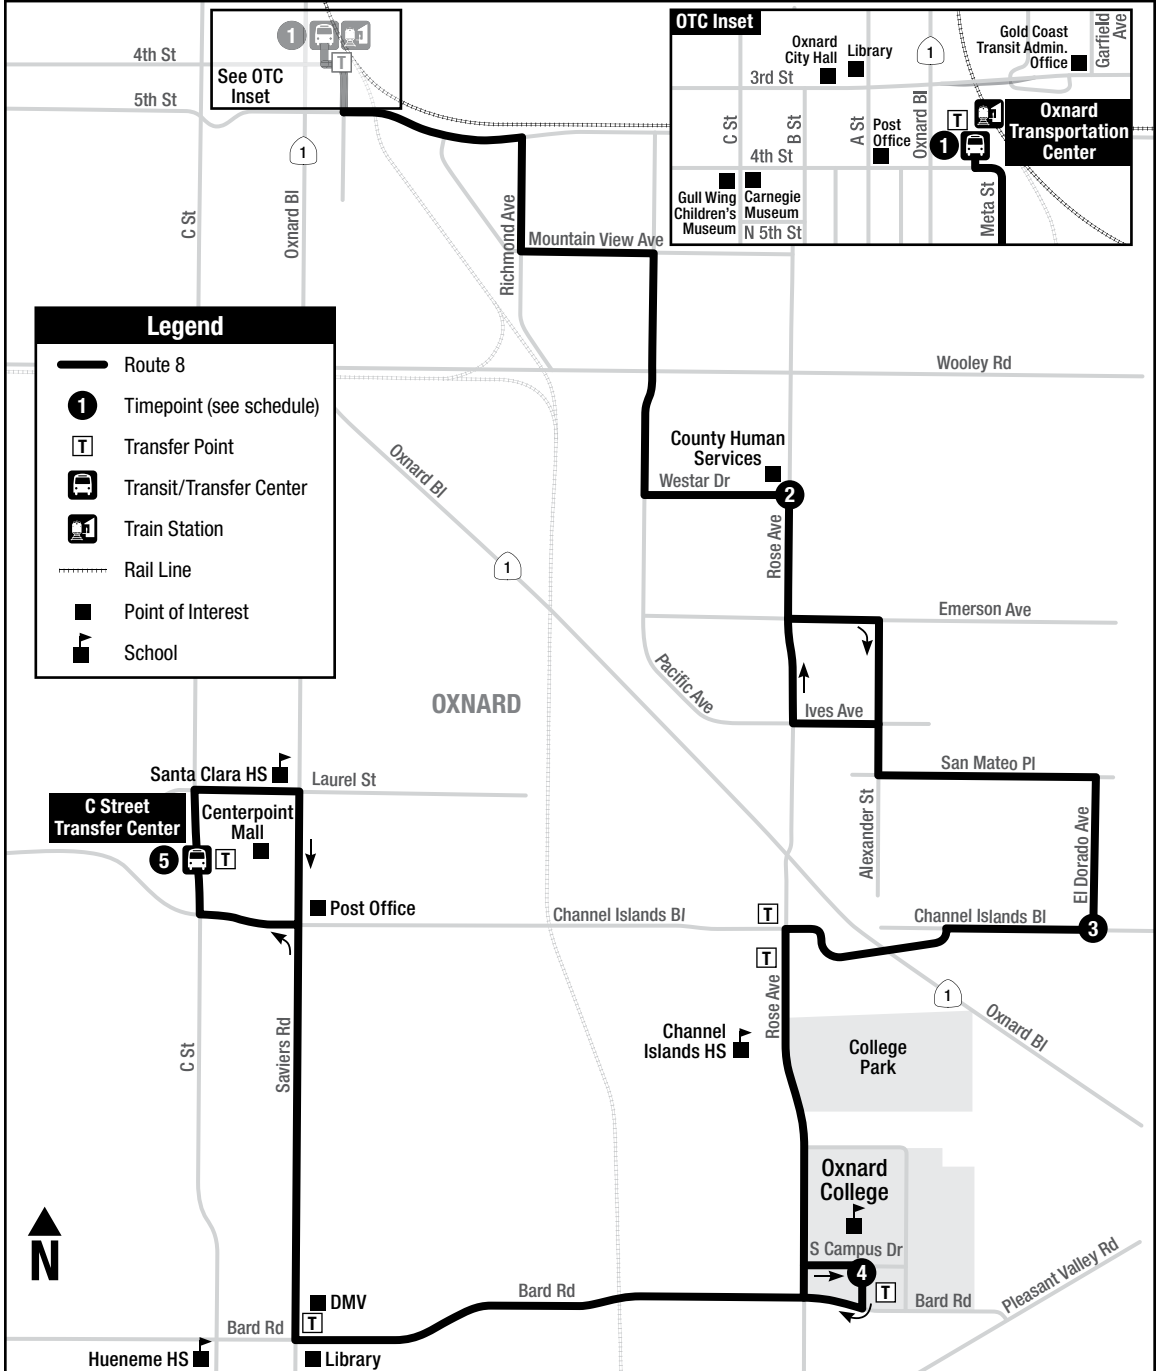

8 Oxnard College

8 Oxnard College

MONDAY THROUGH FRIDAY
Lunes a Viernes

OTC ①	Westar Dr at Rose Ave ②	El Dorado Ave at Channel Islands Bl ③	Rose Ave at Bard Rd (Oxnard College) ④	C Street Transfer Center ⑤	Rose Ave at Bard Rd (Oxnard College) ④	El Dorado Ave at Channel Islands Bl ③	Westar Dr at Rose Ave ②	OTC ①
5:55 AM	6:02 AM	6:08 AM	6:12 AM	6:25 AM	6:36 AM	6:40 AM	6:46 AM	6:53 AM
6:30	6:37	6:43	6:49	7:05	7:16	7:21	7:28	7:37
7:00	7:08	7:14	7:20	7:40	7:51	7:57	8:04	8:13
7:37	7:45	7:51	7:57	8:17	8:28	8:34	8:41	8:50
8:20	8:28	8:34	8:40	9:00	9:11	9:17	9:24	9:33
9:00	9:08	9:14	9:20	9:40	9:51	9:57	10:04	10:13
9:40	9:48	9:54	10:00	10:20	10:31	10:37	10:44	10:53
10:20	10:28	10:34	10:40	11:00	11:11	11:17	11:24	11:33
10:57	11:05	11:11	11:17	11:37	11:48	11:54	12:01 PM	12:10 PM
11:37	11:45	11:51	11:57	12:17 PM	12:28 PM	12:34 PM	12:41	12:50
12:20 PM	12:28 PM	12:34 PM	12:40 PM	1:00	1:11	1:17	1:24	1:33
1:00	1:08	1:14	1:20	1:40	1:51	1:57	2:04	2:13
1:40	1:48	1:54	2:00	2:20	2:31	2:37	2:44	2:53
2:20	2:28	2:34	2:40	3:00	3:11	3:17	3:24	3:33
3:00	3:08	3:14	3:20	3:40	3:51	3:57	4:04	4:13
3:40	3:48	3:54	4:00	4:20	4:31	4:37	4:44	4:53
4:20	4:28	4:34	4:40	5:00	5:11	5:17	5:24	5:33
5:00	5:08	5:14	5:20	5:40	5:51	5:57	6:04	6:13
5:40	5:48	5:54	6:00	6:20	6:31	6:37	6:44	6:53
6:22	6:30	6:36	6:42	7:02	7:13	7:19	7:26	7:35
7:00	7:08	7:14	7:20	7:40	7:51	7:57	8:04	8:13
7:46	7:54	8:00	8:06	8:26	8:37	8:43	8:50	8:59
8:20	8:28	8:34	8:40	9:00	9:11	9:17	9:24	9:33
9:00	9:08	9:14	9:20	9:40	9:51	9:57	10:04	10:13