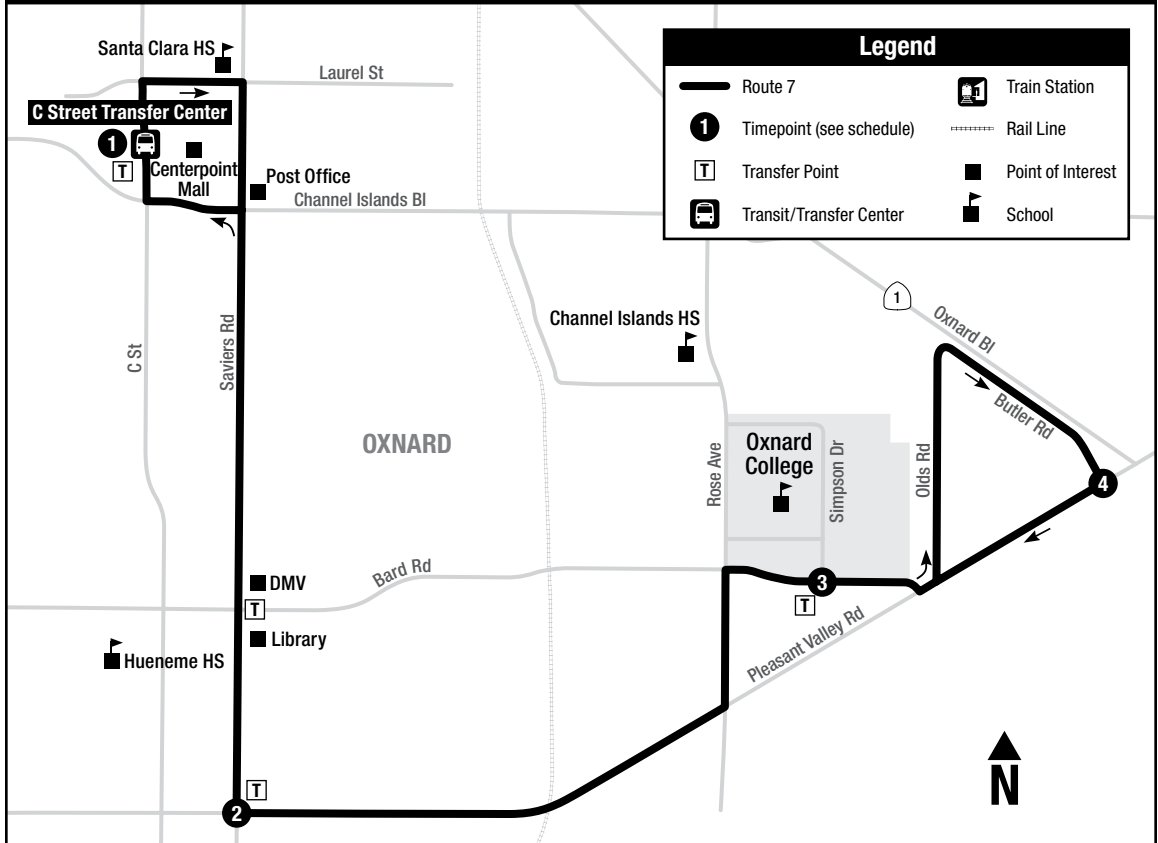

7 South Oxnard

7 South Oxnard

DAILY
Todos los Días

1 C Street Transfer Center	2 Pleasant Valley Rd at Saviers Rd	3 Bard Rd at Simpson Dr (Oxnard College)	4 Butler Rd at Pleasant Valley Rd	3 Bard Rd at Simpson Dr (Oxnard College)	2 Saviers Rd at Pleasant Valley Rd	1 C Street Transfer Center
•6:10 AM	•6:18 AM	•6:22 AM	•6:25 AM	•6:29 AM	•6:36 AM	•6:45 AM
6:55	7:03	7:07	7:10	7:14	7:21	7:30
7:35	7:43	7:47	7:50	7:54	8:01	8:10
8:15	8:23	8:27	8:30	8:34	8:41	8:50
8:55	9:03	9:07	9:10	9:14	9:21	9:30
9:35	9:43	9:47	9:50	9:54	10:01	10:10
10:15	10:23	10:27	10:30	10:34	10:41	10:50
10:55	11:03	11:07	11:10	11:14	11:21	11:30
11:35	11:43	11:47	11:50	11:54	12:01 PM	12:10 PM
12:15 PM	12:23 PM	12:27 PM	12:30 PM	12:34 PM	12:41	12:50
12:55	1:03	1:07	1:10	1:14	1:21	1:30
1:35	1:43	1:47	1:50	1:54	2:01	2:10
2:15	2:23	2:27	2:30	2:34	2:41	2:50
2:55	3:03	3:07	3:10	3:14	3:21	3:30
3:35	3:43	3:47	3:50	3:54	4:01	4:10
4:15	4:23	4:27	4:30	4:34	4:41	4:50
4:55	5:03	5:07	5:10	5:14	5:21	5:30
5:35	5:43	5:47	5:50	5:54	6:01	6:10
6:15	6:23	6:27	6:30	6:34	6:41	6:50
6:55	7:03	7:07	7:10	7:14	7:21	7:30
•7:35	•7:43	•7:47	•7:50	•7:54	•8:01	•8:10
•8:15	•8:23	•8:27	•8:30	•8:34	•8:41	•8:50

Notes: • These trips do not operate on Saturday or Sunday

Notas: • Estos viajes no funcionan sábado y domingo