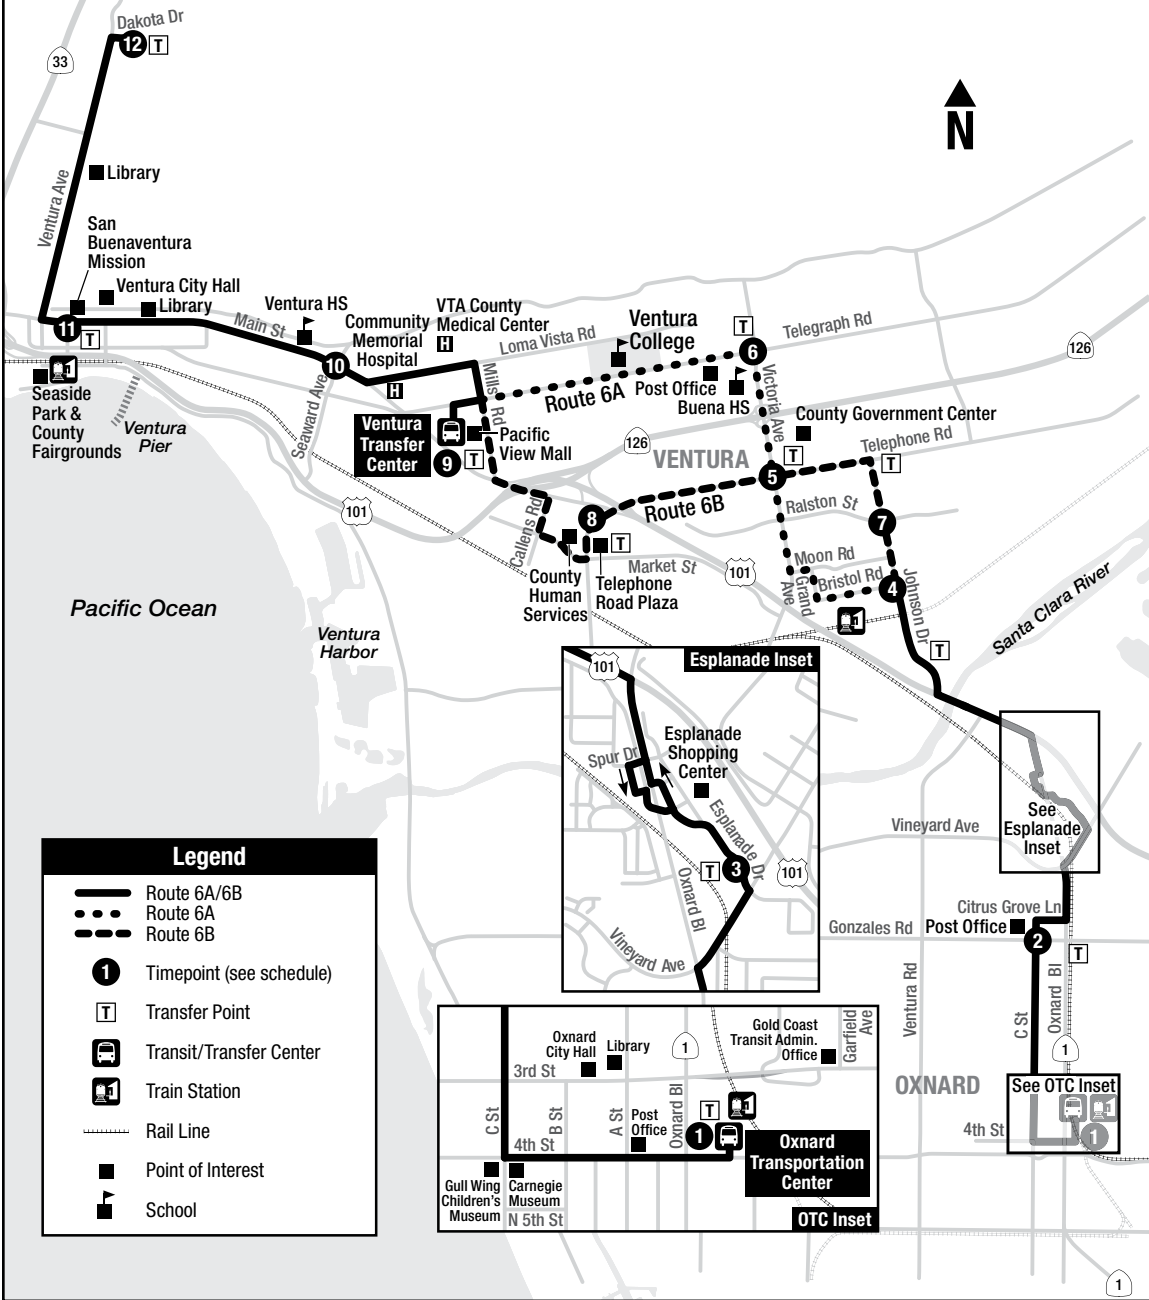

6 Oxnard-Ventura/Main Street

6A serves Oxnard and Ventura via Ventura College
6B serves Oxnard and Ventura via Telephone Road Plaza

Legend

- Route 6A/6B
- Route 6A
- Route 6B
- Timepoint (see schedule)
- Transfer Point
- Transit/Transfer Center
- Train Station
- Rail Line
- Point of Interest
- School

Esplanade Inset

This inset map shows the Esplanade Shopping Center area in Oxnard. It includes Spurr Dr, Esplanade Dr, and Oxnard Blvd. A transfer point (T) and timepoint (1) are marked at the intersection of Esplanade Dr and Oxnard Blvd.

OTC Inset

This inset map shows the Oxnard Transportation Center (OTC) area. It includes 3rd St, 4th St, and N 5th St. Key locations shown are the Oxnard City Hall, Library, Post Office, and Oxnard Transportation Center. A transfer point (T) and timepoint (1) are marked at the Oxnard Transportation Center.