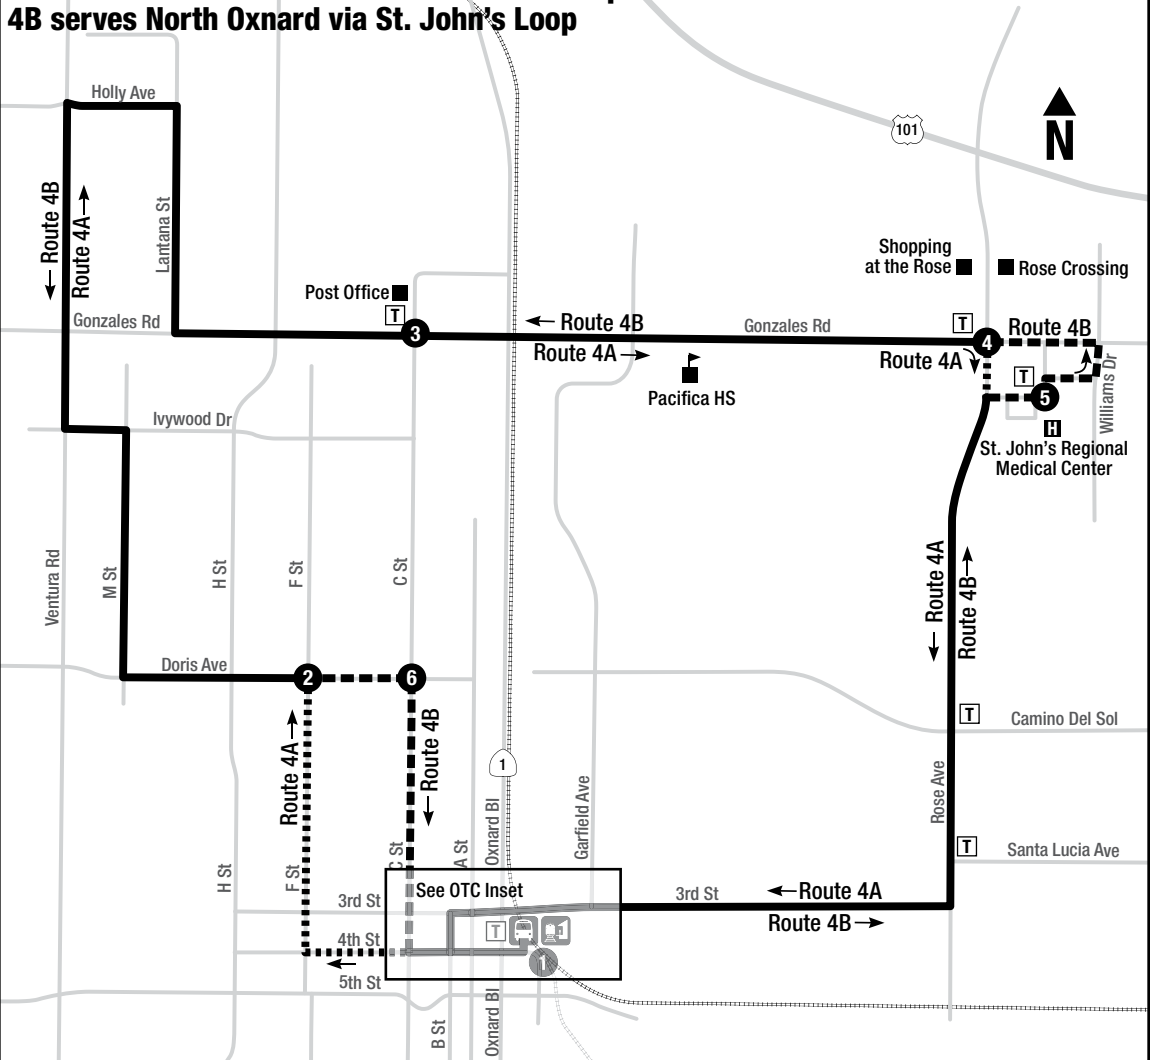

4 North Oxnard

4A serves North Oxnard via Ventura Road Loop
 4B serves North Oxnard via St. John's Loop

Legend

Route 4A/4B	Train Station
Route 4A	Rail Line
Route 4B	Point of Interest
1 Timepoint (see schedule)	School
T Transfer Point	Hospital
Transit/Transfer Center	

OTC Inset

4A North Oxnard via Ventura Rd

DAILY
Todos los Días

4A serves North Oxnard via Ventura Rd

	OTC ①	Doris Ave at F Street ②	Gonzales Rd at C Street ③	Rose Ave at Gonzales Rd ④	OTC ①
4A	6:20 AM	6:27 AM	6:40 AM	6:45 AM	6:55 AM
4A	7:00	7:07	7:20	7:25	7:35
4A	•7:35	•7:42	•7:47	—	—
4A	7:40	7:47	8:00	8:05	8:15
4A	8:20	8:29	8:45	8:52	9:04
4A	9:15	9:26	9:42	9:51	10:04
4A	10:15	10:26	10:42	10:51	11:04
4A	11:15	11:26	11:42	11:51	12:04 PM
4A	12:15 PM	12:26 PM	12:42 PM	12:51 PM	1:04
4A	1:15	1:26	1:42	1:51	2:04
4A	2:15	2:26	2:42	2:51	3:04
4A	—	—	—	••3:29	••3:40
4A	3:15	3:26	3:42	3:51	4:04
4A	4:15	4:26	4:42	4:51	5:04
4A	5:15	5:26	5:42	5:51	6:04
4A	6:15	6:24	6:40	6:47	6:59
4A	7:05	7:14	7:30	7:37	7:49
4A	7:55	8:02	8:15	8:20	8:30