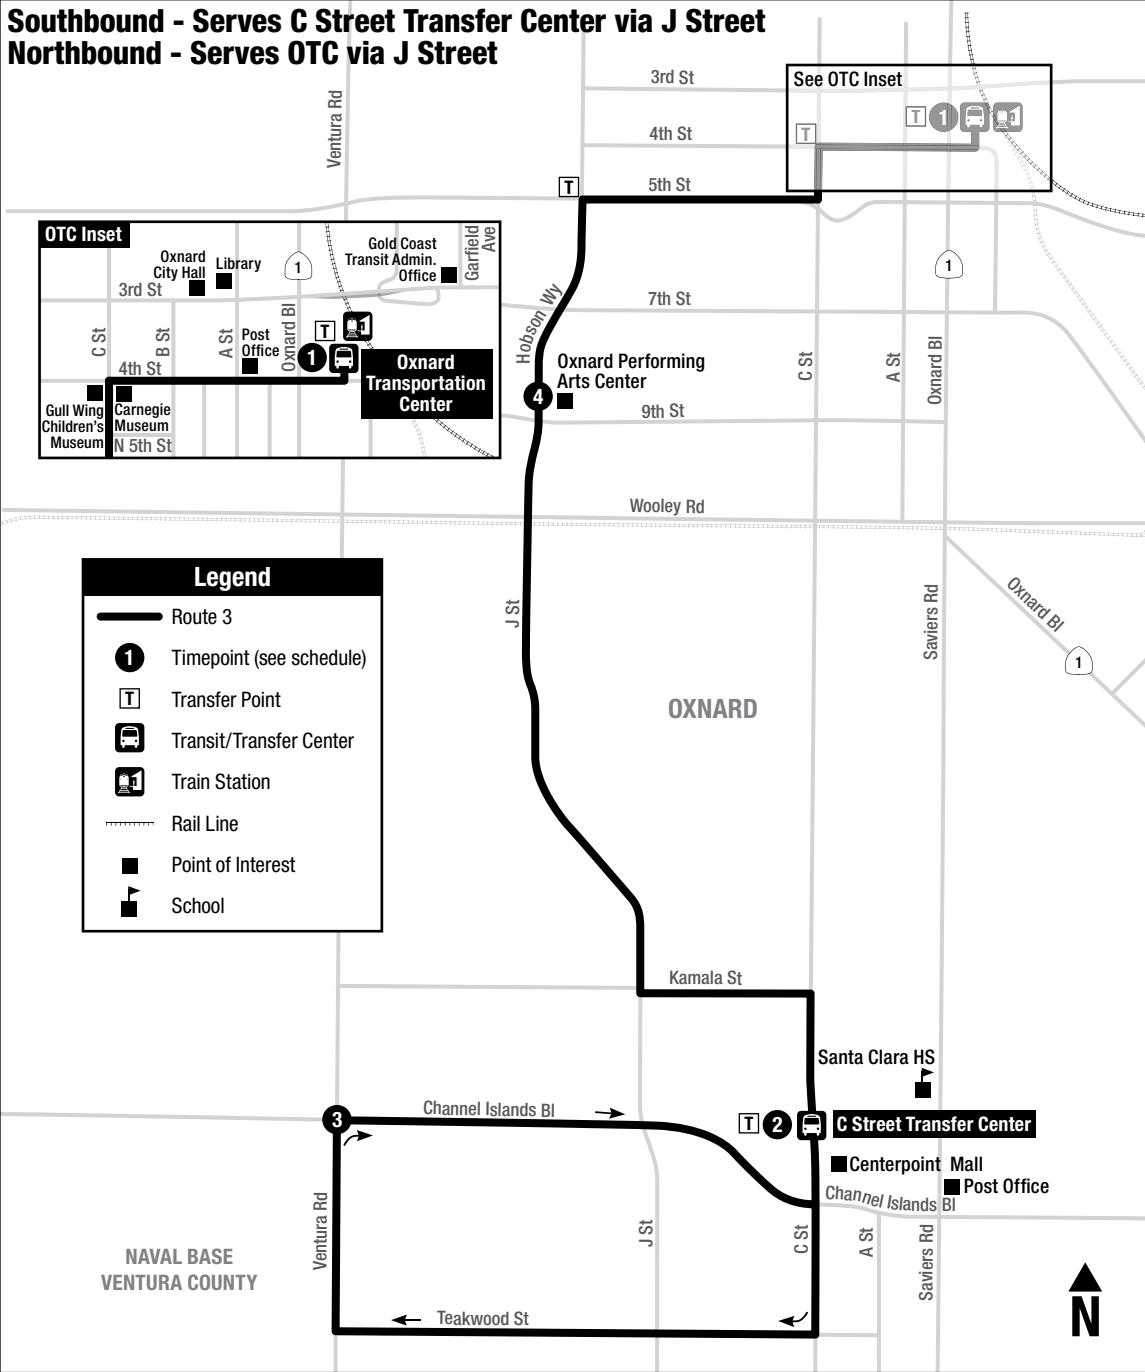

# 3 Southside

Southbound - Serves C Street Transfer Center via J Street  
 Northbound - Serves OTC via J Street

**OTC Inset**

Map showing the Oxnard Transportation Center (OTC) area. Key locations include: Oxnard City Hall, Library, Gold Coast Transit Admin. Office, Post Office, Oxnard BI, Gull Wing Children's Museum, Carnegie Museum, and N 5th St. Streets shown include C St, B St, A St, and Oxnard BI. A timepoint '1' and a transfer point 'T' are marked near the OTC.

**See OTC Inset**

Map showing a transfer point 'T' at the intersection of 4th St and C St. A timepoint '1' and a transit center icon are also shown nearby.

**Legend**

- Route 3
- Timepoint (see schedule)
- Transfer Point
- Transit/Transfer Center
- Train Station
- Rail Line
- Point of Interest
- School

# 3 Southside

**DAILY**  
Todos los días

**Southbound - Serves C Street Transfer Center via J Street**

**Northbound - Serves OTC via J Street**

<b>OTC</b> <b>1</b>	<b>C Street</b> <b>Transfer Ctr.</b> <b>2</b>	<b>Channel</b> <b>Islands Bl</b> <b>at Ventura Rd</b> <b>3</b>	<b>C Street</b> <b>Transfer Ctr.</b> <b>2</b>	<b>Hobson Wy</b> <b>at Performing</b> <b>Arts Center</b> <b>4</b>	<b>OTC</b> <b>1</b>
•5:47 AM	•6:00 AM	•6:08 AM	•6:16 AM	•6:21 AM	•6:30 AM
6:35	6:50	6:57	7:05	7:12	7:20
7:30	7:45	7:52	8:00	8:07	8:15
8:20	8:35	8:42	8:50	8:57	9:05
9:15	9:30	9:37	9:45	9:52	10:00
10:10	10:25	10:32	10:40	10:47	10:55
11:00	11:15	11:22	11:30	11:37	11:45
11:50	12:05 PM	12:12 PM	12:20 PM	12:27 PM	12:35 PM
12:45 PM	1:00	1:07	1:15	1:22	1:30
1:40	1:55	2:02	2:10	2:17	2:25
2:30	2:45	2:52	3:00	3:07	3:15
3:20	3:35	3:42	3:50	3:57	4:05
4:15	4:30	4:37	4:45	4:52	5:00
5:10	5:25	5:32	5:40	5:47	5:55
6:05	6:20	6:27	6:35	6:42	6:50
6:57	7:12	7:19	7:27	7:34	7:42
•7:46	•8:00	•8:07	•8:15	•8:22	•8:31

**Notes:** • These trips do not operate on Saturday or Sunday

**Notas:** • Estos viajes no funcionan sábado y domingo