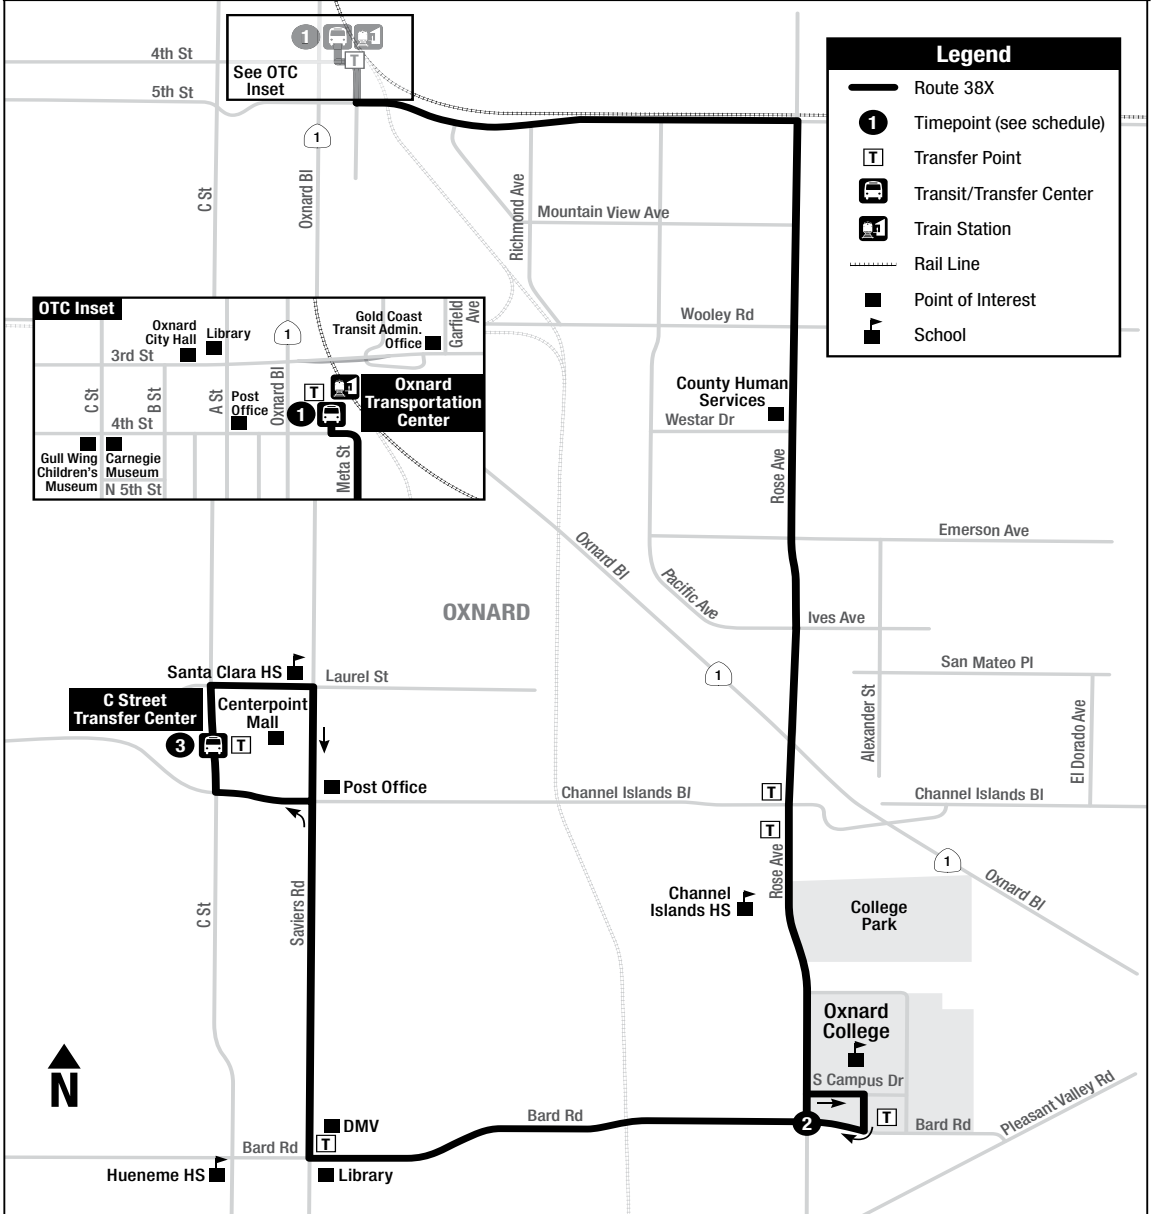

38X Oxnard College Sunday Express

38X Oxnard College Sunday Express

SUNDAY
Domingo

OTC ①	Oxnard College Rose at Bard ②	C. Street Transfer Center ③	Oxnard College Rose at Bard ②	OTC ①
11:00 AM	11:12 AM	11:30 AM	11:41 AM	11:53 AM
12:00 PM	12:12 PM	12:30 PM	12:41 PM	12:53 PM
1:00	1:12	—	1:15	1:27
1:30	1:42	2:00	2:11	2:23
2:30	2:42	3:00	3:11	3:23