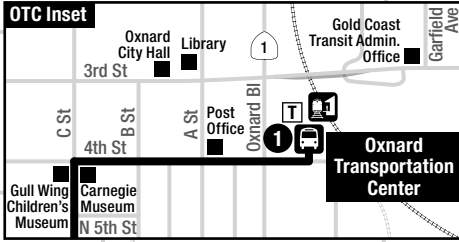

# 1 Port Hueneme - Oxnard Transportation Center

**1A serves Port Hueneme via Pleasant Valley Rd**  
**1B serves Port Hueneme via Bard Rd**

**Legend**

- Route 1A/1B
- Timepoint (see schedule)
- Transfer Point
- Transit/Transfer Center
- Train Station
- Rail Line
- Point of Interest
- School

Map not to scale

NAVAL BASE  
VENTURA COUNTY

Pacific Ocean