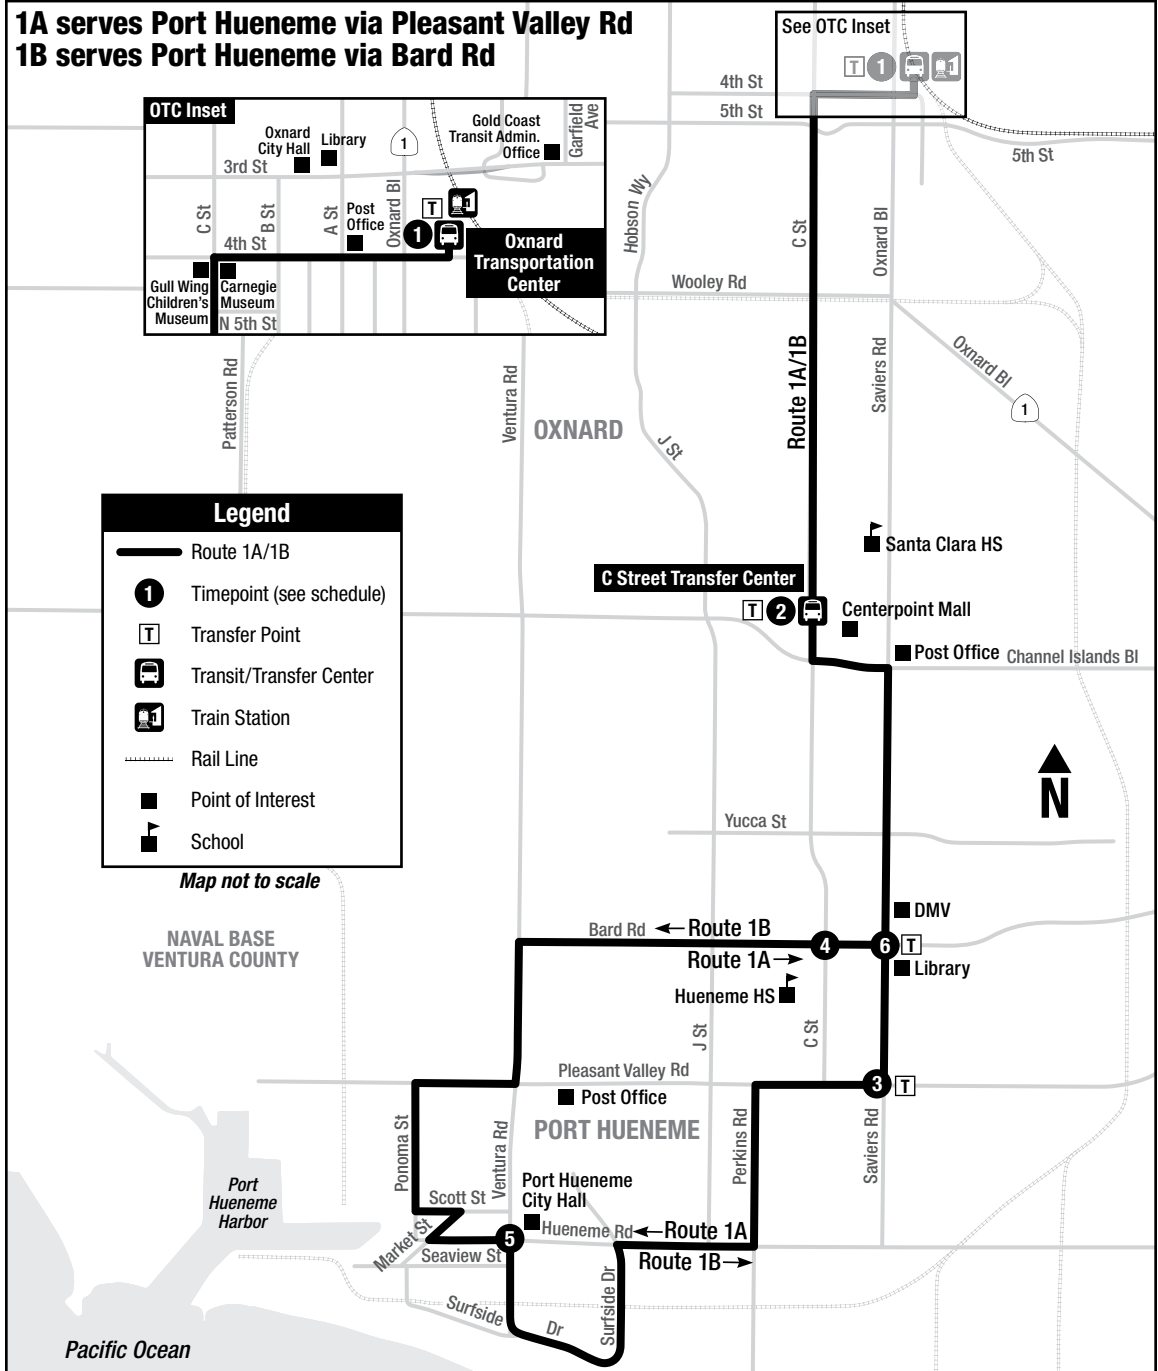

# 1 Port Hueneme - Oxnard Transportation Center

**1A serves Port Hueneme via Pleasant Valley Rd**  
**1B serves Port Hueneme via Bard Rd**

**Legend**

- Route 1A/1B
- Timepoint (see schedule)
- Transfer Point
- Transit/Transfer Center
- Train Station
- Rail Line
- Point of Interest
- School

Map not to scale

NAVAL BASE  
VENTURA COUNTY

Pacific Ocean