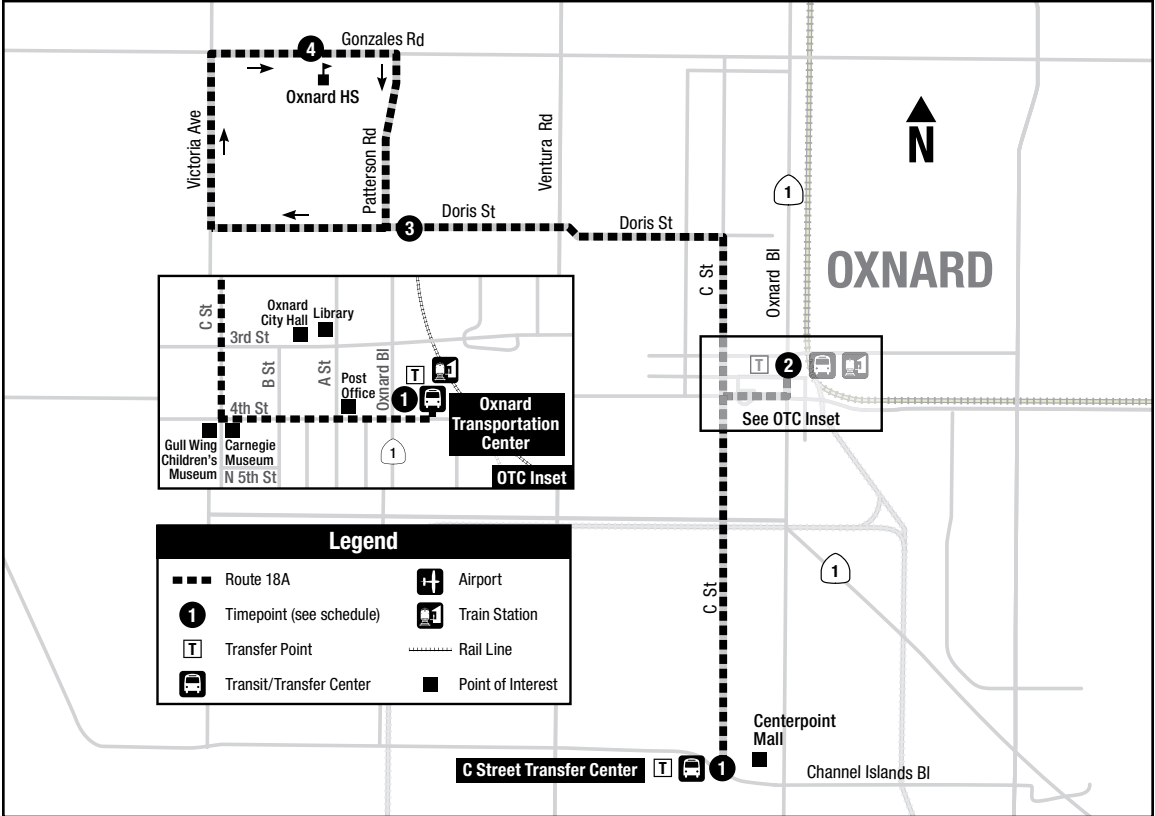

18A West Oxnard

Legend	
	Route 18A
	Timepoint (see schedule)
	Transfer Point
	Transit/Transfer Center
	Airport
	Train Station
	Rail Line
	Point of Interest

18A West Oxnard

MONDAY THROUGH FRIDAY
Lunes a Viernes

Northbound

Southbound

1 C-Street Transfer Center	2 OTC	3 Doris St at M St	4 Oxnard High School
7:15 AM	7:25 AM	7:32 AM	7:50 AM

4 Oxnard High School	3 Doris St at M St	2 OTC	1 C-Street Transfer Center
3:25 PM	3:29 PM	3:35 PM	3:40 PM

18B West Oxnard

18B West Oxnard MONDAY THROUGH FRIDAY Lunes a Viernes

OTC 1	Oxnard High School 2	Doris St at C St 3	OTC 1
7:35 AM 8:15	7:55 AM 8:35	8:03 AM 8:43	8:10 AM 8:50
12:55 PM 1:35	1:15 PM 1:55	1:23 PM 2:03	1:30 PM 2:10
2:15 2:55	2:35 3:15	2:43 3:23	2:50 3:30
3:35 4:15	3:55 4:35	4:03 4:43	4:10 4:50
4:55 5:35	5:15 5:55	5:23 6:03	5:30 6:10

Route operates on regular school days only. Subject to change.

La ruta opera en días escolares solamente. Puede cambiar.

18C West Oxnard

18C West Oxnard

MONDAY THROUGH FRIDAY
Lunes a Viernes

Northbound

Southbound