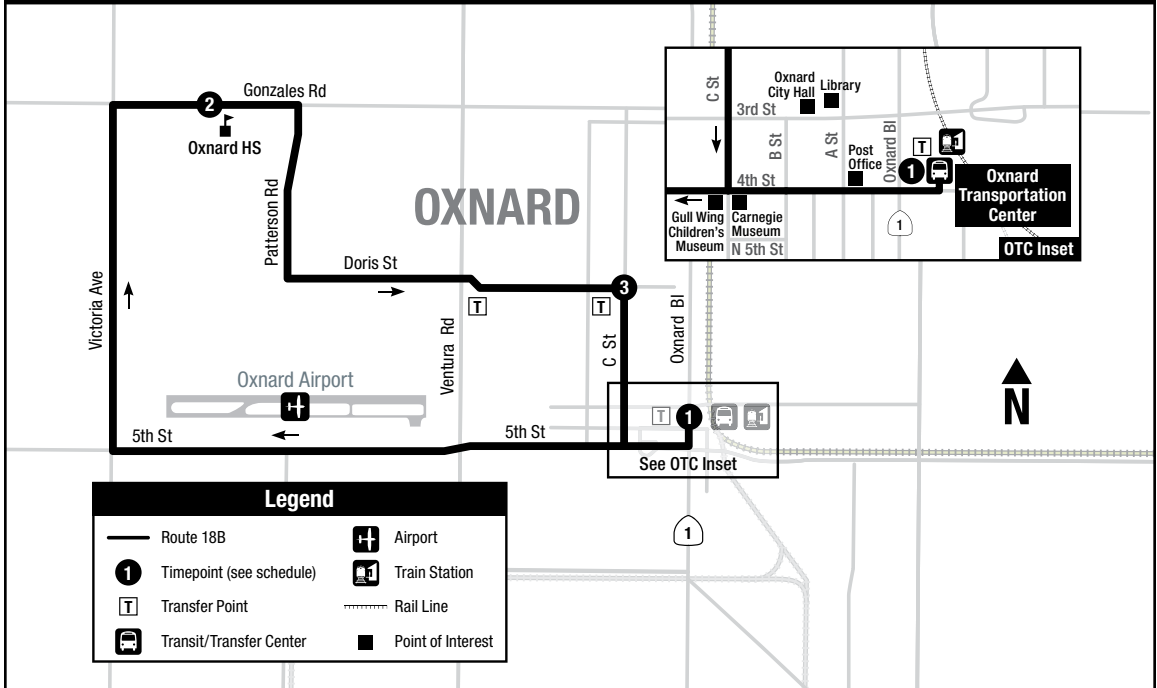

18A West Oxnard

Legend	
	Route 18A
	Timepoint (see schedule)
	Transfer Point
	Transit/Transfer Center
	Airport
	Train Station
	Rail Line
	Point of Interest

18A West Oxnard

MONDAY THROUGH FRIDAY
Lunes a Viernes

Northbound

Southbound

1 C-Street Transfer Center	2 OTC	3 Doris St at M St	4 Oxnard High School
7:15 AM	7:25 AM	7:32 AM	7:50 AM

4 Oxnard High School	3 Doris St at M St	2 OTC	1 C-Street Transfer Center
3:25 PM	3:29 PM	3:35 PM	3:40 PM

18B West Oxnard

18B West Oxnard MONDAY THROUGH FRIDAY Lunes a Viernes

OTC 1	Oxnard High School 2	Doris St at C St 3	OTC 1
7:35 AM 8:15	7:55 AM 8:35	8:03 AM 8:43	8:10 AM 8:50
12:55 PM 1:35	1:15 PM 1:55	1:23 PM 2:03	1:30 PM 2:10
2:15 2:55	2:35 3:15	2:43 3:23	2:50 3:30
3:35 4:15	3:55 4:35	4:03 4:43	4:10 4:50
4:55 5:35	5:15 5:55	5:23 6:03	5:30 6:10

Route operates on regular school days only. Subject to change.

La ruta opera en días escolares solamente. Puede cambiar.

18C West Oxnard

18C West Oxnard

MONDAY THROUGH FRIDAY
Lunes a Viernes

Northbound

Southbound