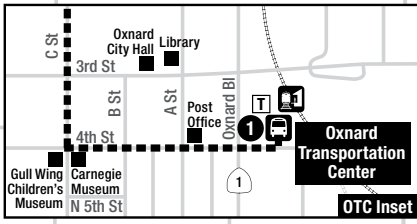

18A West Oxnard

Legend	
	Route 18A
	Timepoint (see schedule)
	Transfer Point
	Transit/Transfer Center
	Airport
	Train Station
	Rail Line
	Point of Interest

18A West Oxnard

MONDAY THROUGH FRIDAY
Lunes a Viernes

Northbound

Southbound

1 C-Street Transfer Center	2 OTC	3 Doris St at M St	4 Oxnard High School
7:15 AM	7:25 AM	7:32 AM	7:50 AM

4 Oxnard High School	3 Doris St at M St	2 OTC	1 C-Street Transfer Center
3:25 PM	3:29 PM	3:35 PM	3:40 PM

18B West Oxnard

18B West Oxnard MONDAY THROUGH FRIDAY Lunes a Viernes

OTC 1	Oxnard High School 2	Doris St at C St 3	OTC 1
7:35 AM 8:15	7:55 AM 8:35	8:03 AM 8:43	8:10 AM 8:50
12:55 PM 1:35	1:15 PM 1:55	1:23 PM 2:03	1:30 PM 2:10
2:15 2:55	2:35 3:15	2:43 3:23	2:50 3:30
3:35 4:15	3:55 4:35	4:03 4:43	4:10 4:50
4:55 5:35	5:15 5:55	5:23 6:03	5:30 6:10

Route operates on regular school days only. Subject to change.

La ruta opera en días escolares solamente. Puede cambiar.

18C West Oxnard

18C West Oxnard

MONDAY THROUGH FRIDAY
Lunes a Viernes

Northbound

Southbound