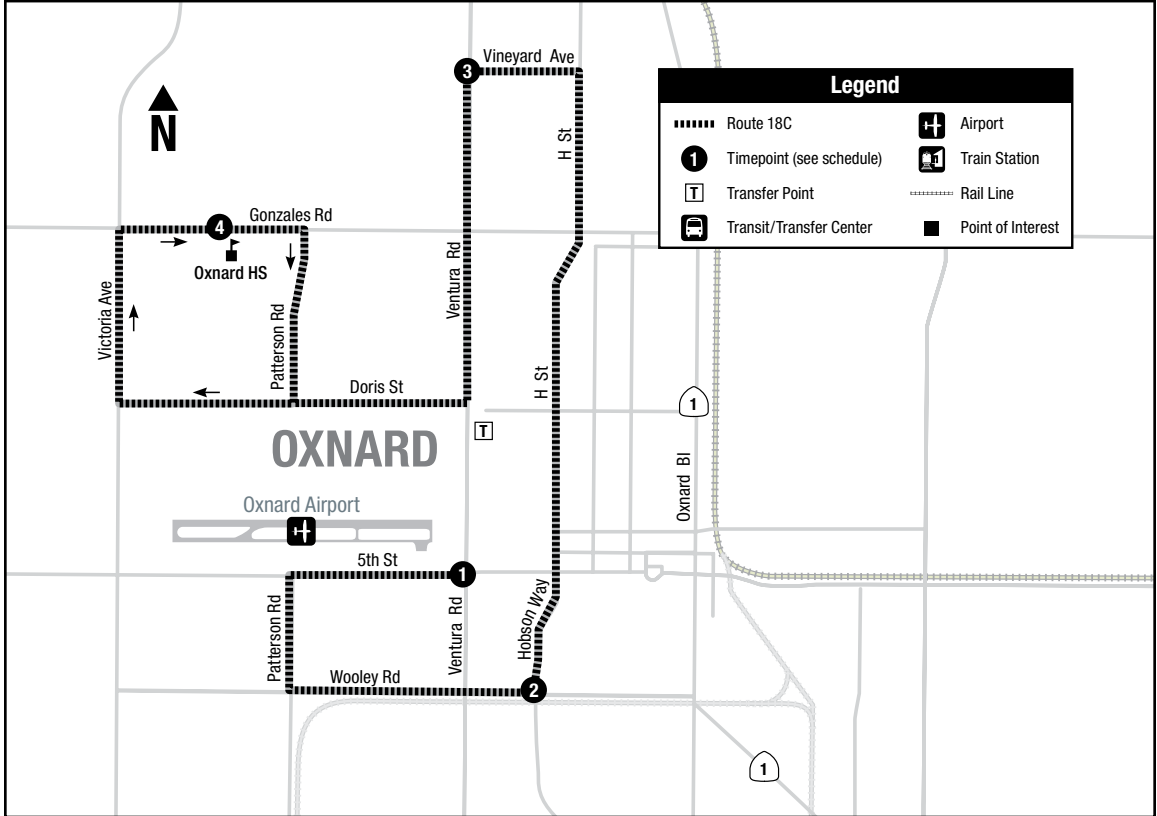

18A West Oxnard

Legend	
	Route 18A
	Timepoint (see schedule)
	Transfer Point
	Transit/Transfer Center
	Airport
	Train Station
	Rail Line
	Point of Interest

18A West Oxnard

MONDAY THROUGH FRIDAY
Lunes a Viernes

AM SERVICE ONLY IN THIS DIRECTION
EL SERVICIO DE LA MAÑANA SOLAMENTE
EN ESTA DIRECCIÓN

PM SERVICE ONLY IN THIS DIRECTION
EL SERVICIO DE LA TARDE SOLAMENTE
EN ESTA DIRECCIÓN

Route operates on regular school days only. Subject to change.
La ruta opera en días escolares solamente. Puede cambiar.

18B West Oxnard

18B West Oxnard MONDAY THROUGH FRIDAY Lunes a Viernes

OTC 1	Oxnard High School 2	Doris St at C St 3	OTC 1
7:35 AM 8:15	7:55 AM 8:35	8:03 AM 8:43	8:10 AM 8:50
12:55 PM 1:35	1:15 PM 1:55	1:23 PM 2:03	1:30 PM 2:10
2:15 2:55	2:35 3:15	2:43 3:23	2:50 3:30
3:35 4:15	3:55 4:35	4:03 4:43	4:10 4:50
4:55 5:35	5:15 5:55	5:23 6:03	5:30 6:10

Route operates on regular school days only. Subject to change.

La ruta opera en días escolares solamente. Puede cambiar.

18C West Oxnard

18C West Oxnard

MONDAY THROUGH FRIDAY
Lunes a Viernes

Northbound

Southbound