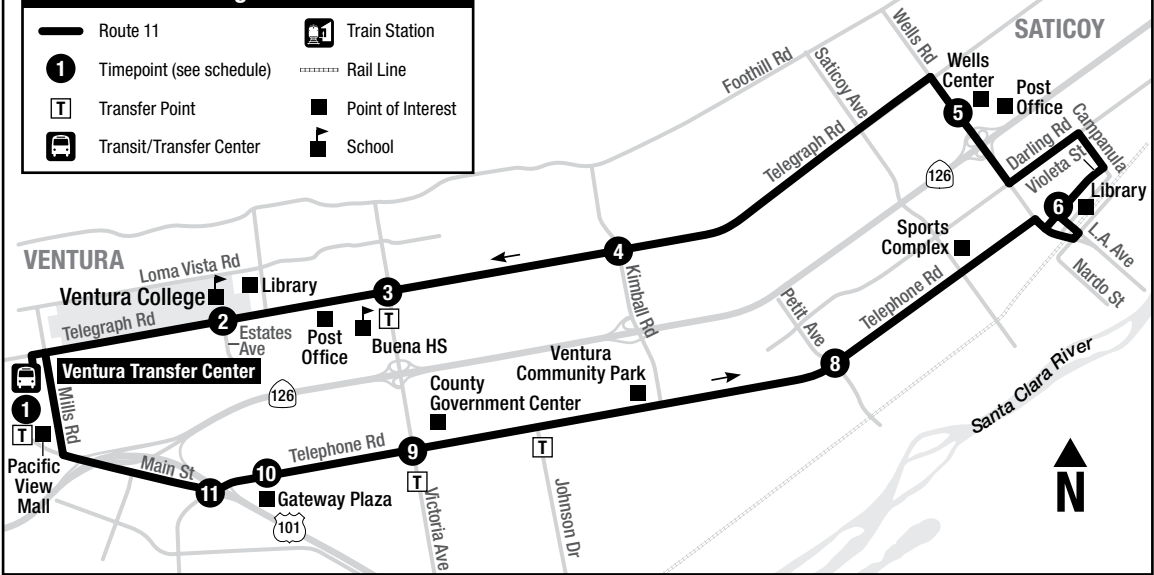

# 11 Telephone Rd-Saticoy

**MONDAY THROUGH FRIDAY**  
Lunes a Viernes

**Eastbound from Ventura Transfer Center**  
**Westbound from Wells Center**

1 VTC	11 Main at Telephone	10 Gateway Plaza	9 Telephone Rd at Victoria Ave	8 Telephone Rd at Petit	6 Violetta St at L. Angeles Ave	5 Wells Center	4 Telegraph Rd at Kimball Rd	3 Telegraph Rd at Victoria Ave	2 Telegraph Rd at Estates Ave	1 VTC
—	—	—	—	—	5:20 AM	5:29 AM	5:35 AM	5:40 AM	5:45 AM	5:53 AM
6:00 AM	6:06 AM	6:08 AM	6:11 AM	6:18 AM	6:23	6:33	6:39	6:44	6:49	6:57
7:00	7:08	7:10	7:13	7:19	7:26	7:37	7:44	7:50	7:56	8:06
8:10	8:18	8:20	8:23	8:29	8:36	8:47	8:54	9:00	9:06	9:16
9:00	9:08	9:10	9:13	9:19	9:26	9:37	9:44	9:50	9:56	10:06
9:50	9:58	10:00	10:03	10:09	10:16	10:27	10:34	10:40	10:46	10:56
10:30	10:38	10:40	10:43	10:49	10:56	11:07	11:14	11:20	11:26	11:36
11:10	11:18	11:20	11:23	11:29	11:36	11:47	11:54	12:00 PM	12:06 PM	12:16 PM
11:50	11:58	12:00 PM	12:03 PM	12:09 PM	12:16 PM	12:27 PM	12:34 PM	12:40	12:45	12:55
12:30 PM	12:38 PM	12:40	12:43	12:49	12:56	1:07	1:14	1:20	1:26	1:36
1:10	1:18	1:20	1:23	1:29	1:36	1:47	1:54	2:00	2:06	2:16
1:50	1:58	2:00	2:03	2:09	2:16	2:27	2:34	2:40	2:46	2:56