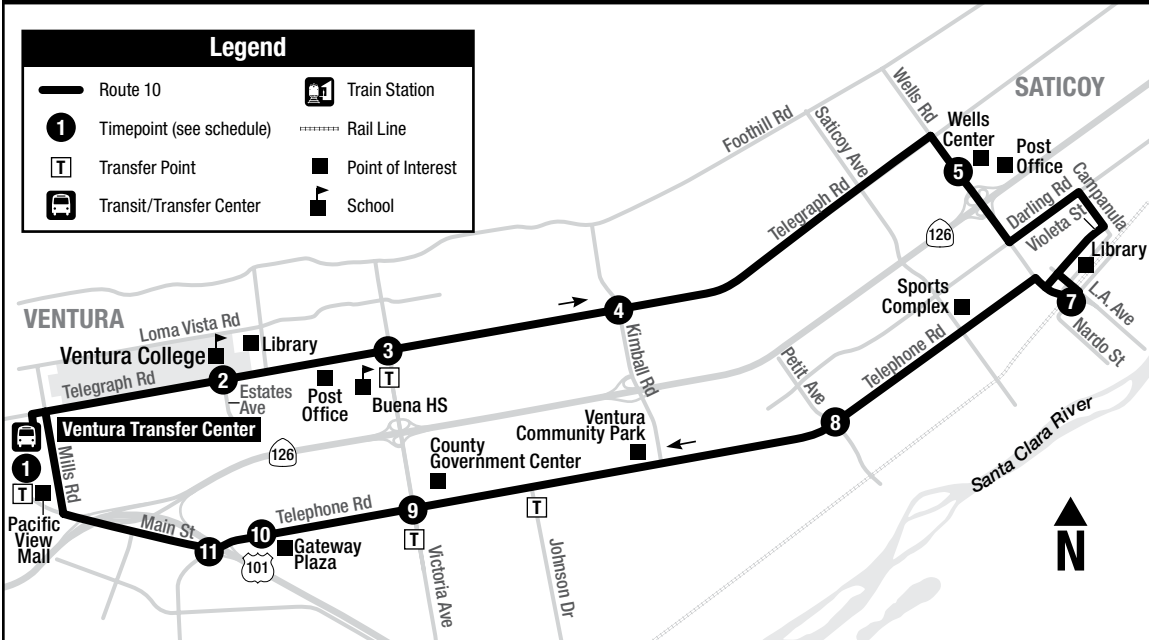

10 Telegraph Rd-Saticoy

Legend

- Route 10
- ① Timepoint (see schedule)
- T Transfer Point
- 🚏 Transit/Transfer Center
- 🚊 Train Station
- ⋯ Rail Line
- Point of Interest
- 🏫 School

10 Telegraph Rd-Saticoy

MONDAY THROUGH FRIDAY
Lunes a Viernes

Eastbound from Ventura Transfer Center

Westbound from Wells Center

① VTC	② Telegraph Rd at Estates Ave	③ Telegraph Rd at Victoria Ave	④ Telegraph Rd at Kimball Rd	⑤ Wells Center	⑦ Nardo St at L. Angeles Ave	⑧ Telephone Rd at Pettit	⑨ Telephone Rd at Victoria Ave	⑪ Gateway Plaza	⑩ Main at Telephone	① VTC
—	—	—	—	5:35 AM	5:45 AM	5:49 AM	5:57 AM	6:00 AM	6:03 AM	6:10 AM
6:15 AM	6:21 AM	6:25 AM	6:30 AM	6:36	6:46	6:50	6:58	7:01	7:04	7:11
6:47	6:53	6:57	7:02	7:08	7:18	7:22	7:30	7:33	7:36	7:42
7:30	7:36	7:40	7:45	7:51	8:01	8:05	8:13	8:16	8:19	8:25
8:10	8:16	8:20	8:26	8:33	8:43	8:49	8:59	9:03	9:06	9:13
8:50	8:56	9:00	9:06	9:13	9:23	9:29	9:39	9:42	9:46	9:53
9:30	9:36	9:40	9:46	9:56	10:06	10:12	10:22	10:25	10:29	10:35
10:10	10:16	10:20	10:26	10:36	10:46	10:52	11:02	11:06	11:09	11:18
10:50	10:56	11:00	11:06	11:16	11:26	11:32	11:42	11:46	11:49	11:58
11:30	11:36	11:40	11:46	11:56	12:06 PM	12:12 PM	12:22 PM	12:25 PM	12:29 PM	12:38 PM
12:10 PM	12:16 PM	12:20 PM	12:26 PM	12:36 PM	12:46	12:52	1:02	1:06	1:09	1:18
12:50	12:56	1:00	1:06	1:16	1:26	1:32	1:42	1:46	1:49	1:58
1:30	1:36	1:40	1:46	1:56	2:06	2:12	2:22	12:26	2:29	2:38
2:10	2:16	2:20	2:26	2:36	2:46	2:52	3:02	13:06	3:09	3:18