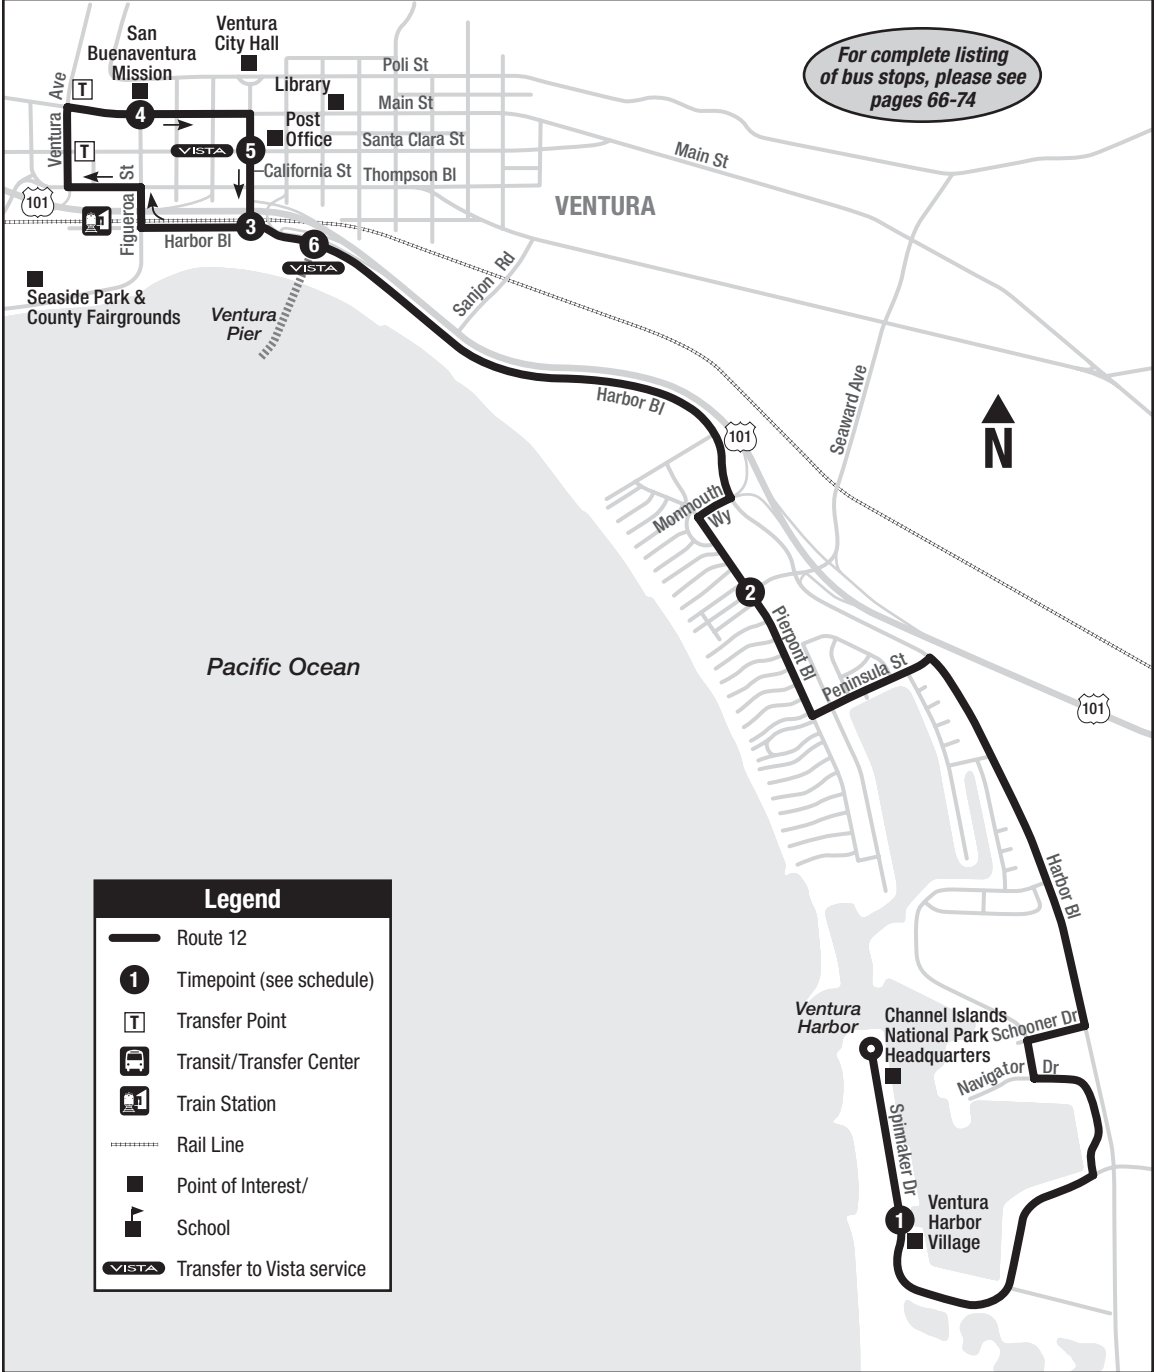

# 12 Ventura Downtown/Harbor

For complete listing of bus stops, please see pages 66-74

**Legend**

- Route 12
- Timepoint (see schedule)
- Transfer Point
- Transit/Transfer Center
- Train Station
- Rail Line
- Point of Interest/
- School
- Transfer to Vista service